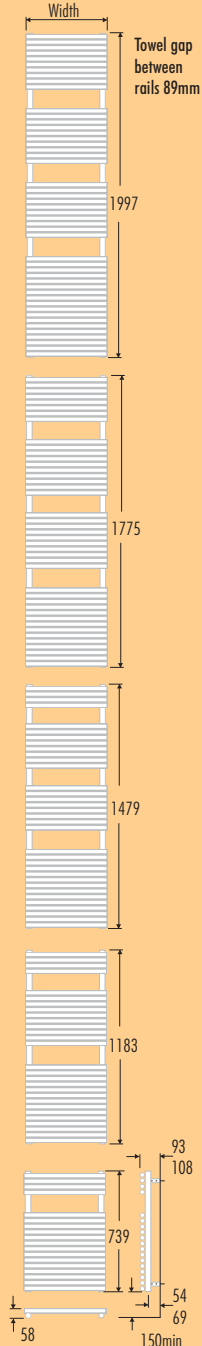

# MILANO

## MILANO towel warmers (white only)

TYPE	HEIGHT (mm)	WIDTH (mm)	OUTPUT in Watts ( $\Delta T$ 50)	DRY WEIGHT (kg)	WATER CONTENT (Litres)	ELECTRIC HEATING ELEMENTS*
SRS	739	500	431	7.40	4.00	ELE300W
SRS	739	600	517	8.50	4.50	ELE400W
SRS	1183	500	675	11.80	6.30	ELE500W
SRS	1183	600	794	13.50	7.10	ELE500W
SRS	1479	500	833	14.20	7.80	ELE700W
SRS	1479	600	977	16.40	8.80	ELE700W
SRS	1775	500	986	18.60	9.70	ELE700W
SRS	1775	600	1158	21.30	11.00	ELE900W
SRS	1997	500	1099	20.40	10.70	ELE900W
SRS	1997	600	1294	23.40	12.00	ELE1000W

EXAMPLE OF CUSTOMER ORDER CODE:

**MILANO Type SRS 739-500**

● 1/2in B.S.P.F Tapping centres = width-50mm