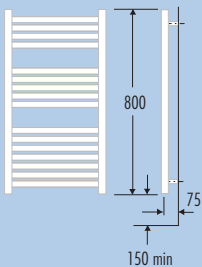

*efficient for*

DOLOMITE

Towel gap between rails 117mm

Towel gap between rails 124mm

Towel gap between rails 114mm

**DOLOMITE straight towel warmers (White only)**

TYPE	HEIGHT (mm)	WIDTH (mm)	OUTPUT in Watts ( $\Delta T$ 50)	DRY WEIGHT (kg)	WATER CONTENT (Litres)	ELECTRIC HEATING ELEMENTS*
NDWS	800	500	320	6.70	3.20	ELE200W
NDWS	800	600	375	7.70	3.68	ELE300W
NDWS	1100	500	434	9.90	4.70	ELE300W
NDWS	1100	600	503	10.60	5.40	ELE400W
NDWS	1600	500	649	11.70	6.40	ELE400W
NDWS	1600	600	763	12.85	7.36	ELE500W

EXAMPLE OF CUSTOMER ORDER CODE:  
**DOLOMITE Type NDWS 800-500**

● 1/2in B.S.P.F Tapping centres = width-45mm