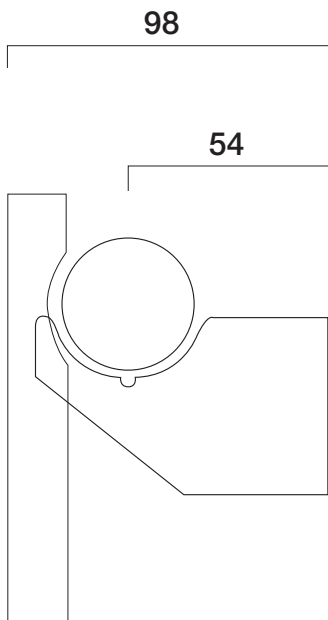

TreO

Supplied with 3 brackets - 2 for the top and 1 for the bottom

Pipe centres left to right = width of radiator + valves

Pipe centres from wall = 54mm

Depth from wall = 98mm

Important Note

The Radiator Company recommend that existing or new pipework is not adjusted until the radiator or towel rail is installed in its final position.