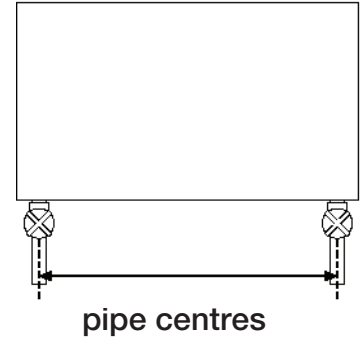

## Bar

Bar has 4 integral brackets.

30mm shaped collectors.

60mm flat cross tubes.

Pipe centres left to right = width - 80mm

Pipe centres from wall = 58mm

Max depth from wall = 97mm

### Important Note

The Radiator Company recommend that existing or new pipework is not adjusted until the radiator or towel rail is installed in its final position.

For further information please telephone us on: