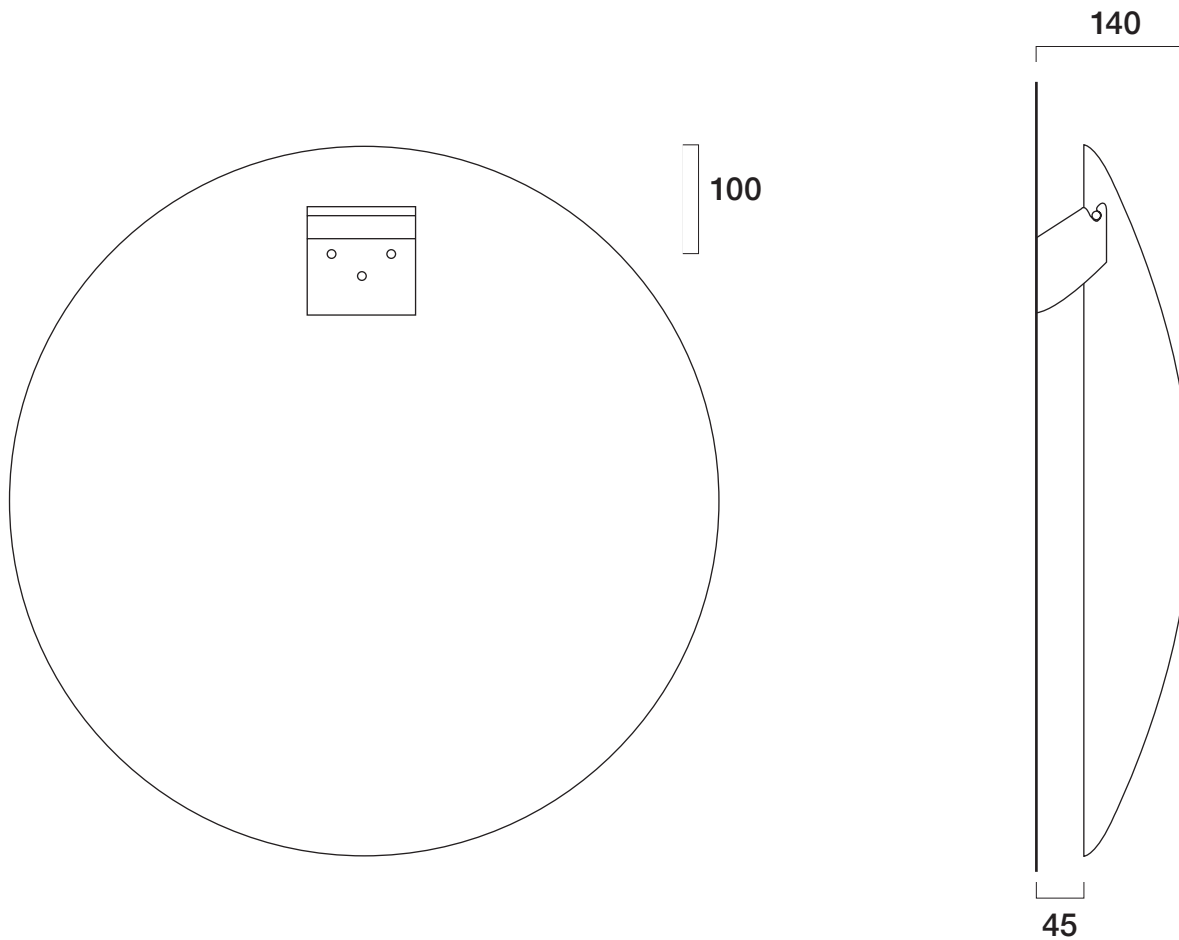

## *Moon*

The Moon can be supplied with connections for conventional plumbing or electric only.

Please specify at the time of ordering.

660mm diameter disc.