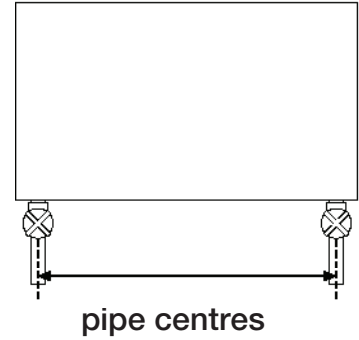

Scudi

Supplied with 4 brackets - 2 for the top and 2 for the bottom.
Made up of 3 tubular radiators, cloaked in a curved shaped panel

Pipe centres left to right = 1020mm
Depth from wall = 130mm

130

1690

725