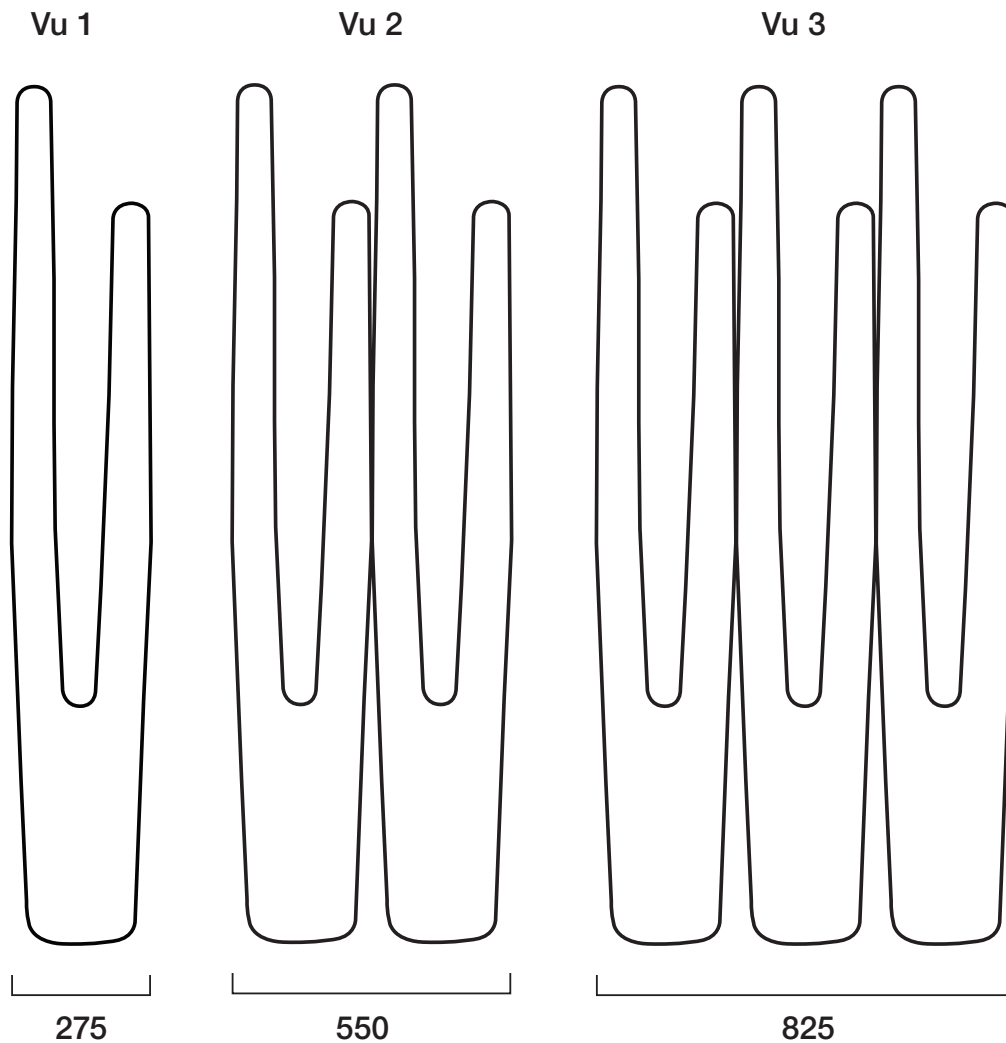

Vu

Sculptural flat panel with single tubing running around the perimeter.

Pipe centres left to right: single = 208mm
twin = 483mm
triple = 765mm

Pipe centres from wall = 40mm
Max depth from wall = 100mm

Important Note

The Radiator Company recommend that existing or new pipework is not adjusted until the radiator or towel rail is installed in its final position.

For further information please telephone us on:

08707 302250