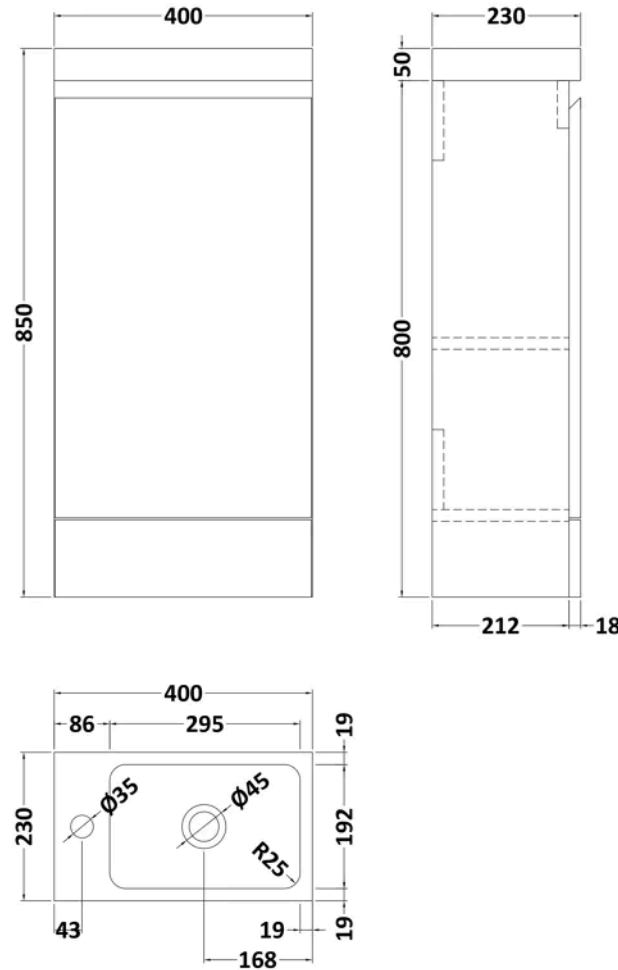

Sales Code: 237HFT400-W

Barcode: 5056474545146

Brand: Halite

Description: Halite 400mm White Gloss 1 Door Floor Standing Vanity Unit With 1 Tap Hole Basin

Product Image Not Available

Product Dimensions

Product	800 x 400 x 235mm (H x W x D)
Packaged	860 x 290 x 460mm (H x W x D)
Nett Weight	13.2 kg
Packaged Weight	13.2 kg

Product Details

Country of Origin	China
Product Material	Polyurea,Pvc
Colour/Finish	White
Mount Type	Floor
Style	Contemporary
Construction Method	Cam & Wood Dowel
Construction Type	Rigid
Fsc Certified	Yes
Handles Included	No
Material Thickness	16 mm
No. Doors	1
No. Of Tapholes	1
Number Of Bowls	1
Overflow Included	Yes
Tap Included	No