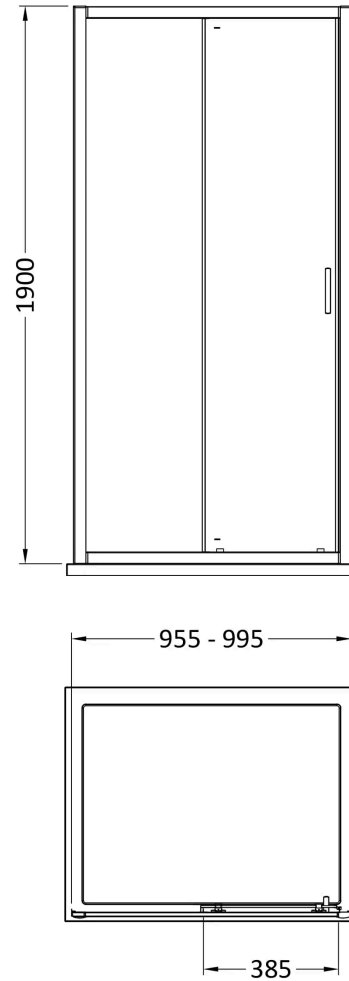

Sales Code: 2381000SLIDEK-Q

Barcode: 5056474597565

Brand: Arley

Description: Arley Ralus 6 1000mm Black Sliding Door

Product Dimensions

Product	1900 x 990 x 44mm (H x W x D)
Packaged	1962 x 45 x 720mm (H x W x D)
Nett Weight	28.3 kg
Packaged Weight	28.3 kg

Product Details

Country of Origin	China
Product Material	Aluminium
Colour/Finish	Matt Black
Style	Contemporary
Handle Type	Square T Shape
Fixings Included	Yes
Easy Clean	No
Adjustment Max	995
Adjustment Min	960
Ce Certified	No
Easy Fit	Yes
Enclosure Design	Framed
Entry Width	385 mm
Frame Finish	Matt Black
Glass Thickness	6 mm
Handle Material	ABS
Handles Included	Yes
No. Doors	1
Wheel Type	Plastic Dual Quick Release