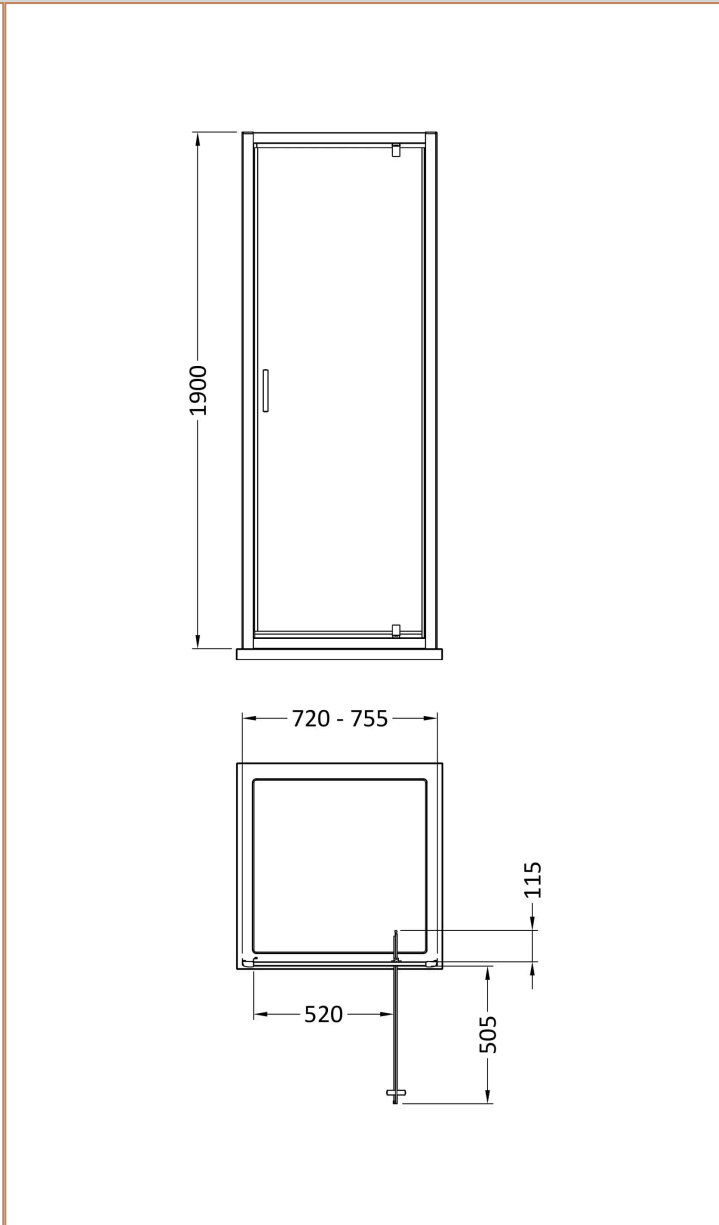

Sales Code: 238760PIVK-Q

Barcode: 5056474542787

Brand: Arley

Description: 760mm Pivot Door (1850mm) Black

Product Dimensions

Product	1900 x 755 x 44mm (H x W x D)
Packaged	1962 x 770 x 62mm (H x W x D)
Nett Weight	22.8 kg
Packaged Weight	22.8 kg

Product Details

Country of Origin	China
Product Material	Aluminium
Colour/Finish	Matt Black
Style	Contemporary
Handle Type	Square T Shape
Fixings Included	Yes
Easy Clean	No
Adjustment Max	755
Adjustment Min	720
Ce Certified	No
Easy Fit	Yes
Enclosure Design	Framed
Entry Width	520 mm
Frame Finish	Matt Black
Glass Thickness	6 mm
Handle Material	ABS
Handles Included	Yes
No. Doors	1