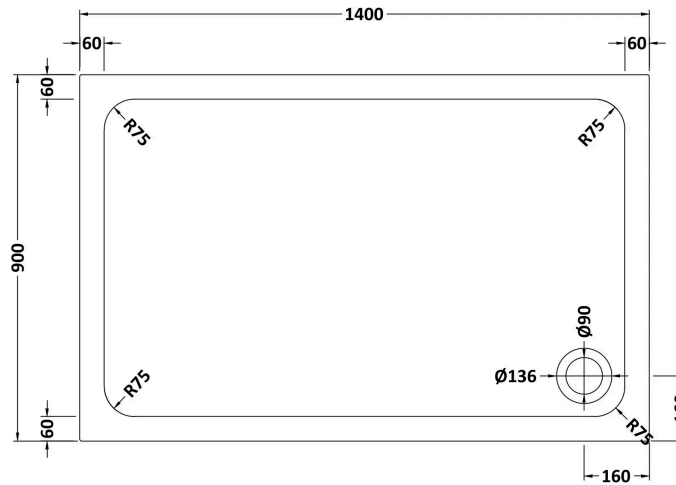

**Sales Code:** 238HGS1490-C

**Barcode:** 5056474595394

**Brand:** Hydro45

**Description:** Hydro45 1400 x 900mm Rectangular Shower Tray

### Product Dimensions

Product	45 x 900 x 1400mm (H x W x L)
Packaged	80 x 940 x 1440mm (H x W x D)
Nett Weight	55 kg
Packaged Weight	55 kg

### Product Details

Country of Origin	United Kingdom
Product Material	Polystyrene Resin
Colour/Finish	Slate Grey
Style	Contemporary
Leg Set Included	No
Legs Included	No
Raised Edge	Yes
Slip Resistant	No
Waste Included	No
Waste Shape	Round
Waste Size Required	90mm