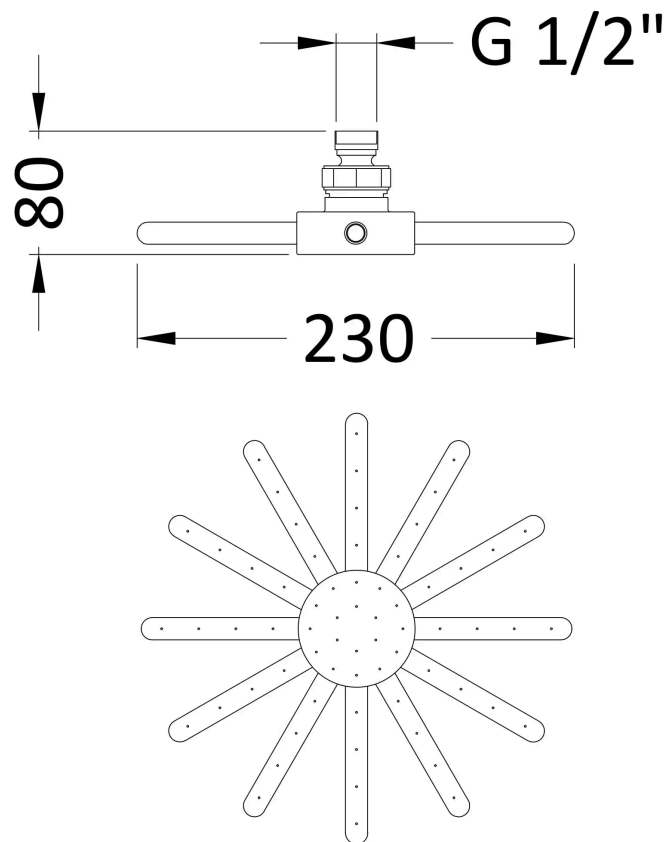

Sales Code: A3027

Barcode: 5055146179856

Brand: Hudson Reed

Description: Fixed Shower Heads Fixed Head

Product Dimensions

Product	80 x 230 x 230mm (H x W x D)
Packaged	260 x 110 x 260mm (H x W x D)
Nett Weight	1.27 kg
Packaged Weight	1.27 kg

Packaging Details

Label Size (mm)	50 x 100
Label Colour	White
Label Qty	2.0000

Product Details

Country of Origin	China
Product Material	Brass
Control Type	Not Applicable
WRAS Approved	No
Colour/Finish	Chrome
Mount Type	Surface/Wall
Style	Contemporary
Easy Clean	No
TMV2 Approved	No
TMV3 Approved	No
Handset Included	No
Head Included	Yes
Min Operating Pressure	0.5 Bar
Minimum Operation Pressure	1 Bar
Outlet Elbow Supplied	No