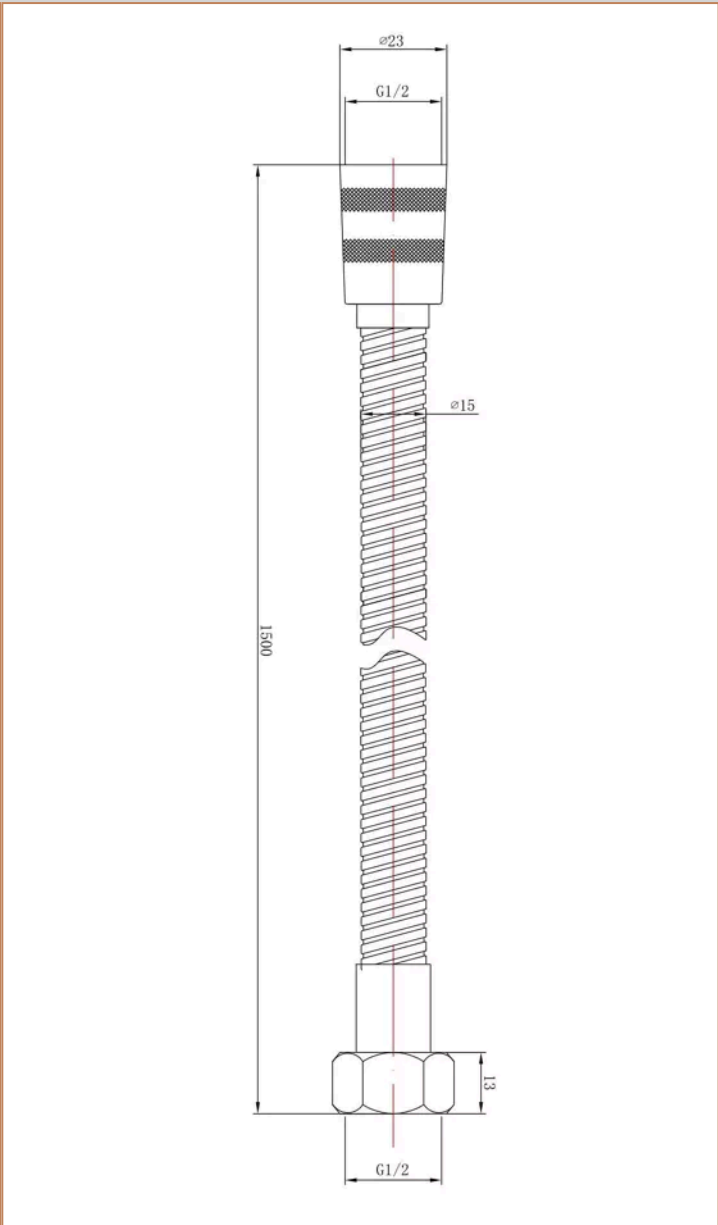

**Sales Code:** A791

**Barcode:** 5056462625928

**Brand:** nuie

**Description:** nuie Brushed Pewter Shower Flex

### Product Dimensions

Product	1500 x 15 x 15mm (H x W x D)
Packaged	23 x 23 x 1500mm (H x W x D)
Nett Weight	0.27 kg
Packaged Weight	0.27 kg

### Packaging Details

Label Size (mm)	50 x 100
Label Colour	White
Label Qty	2.0000

### Product Details

Country of Origin	China
Product Material	Brass
Colour/Finish	Brushed Pewter
Style	Contemporary
Hose Length	1500 mm