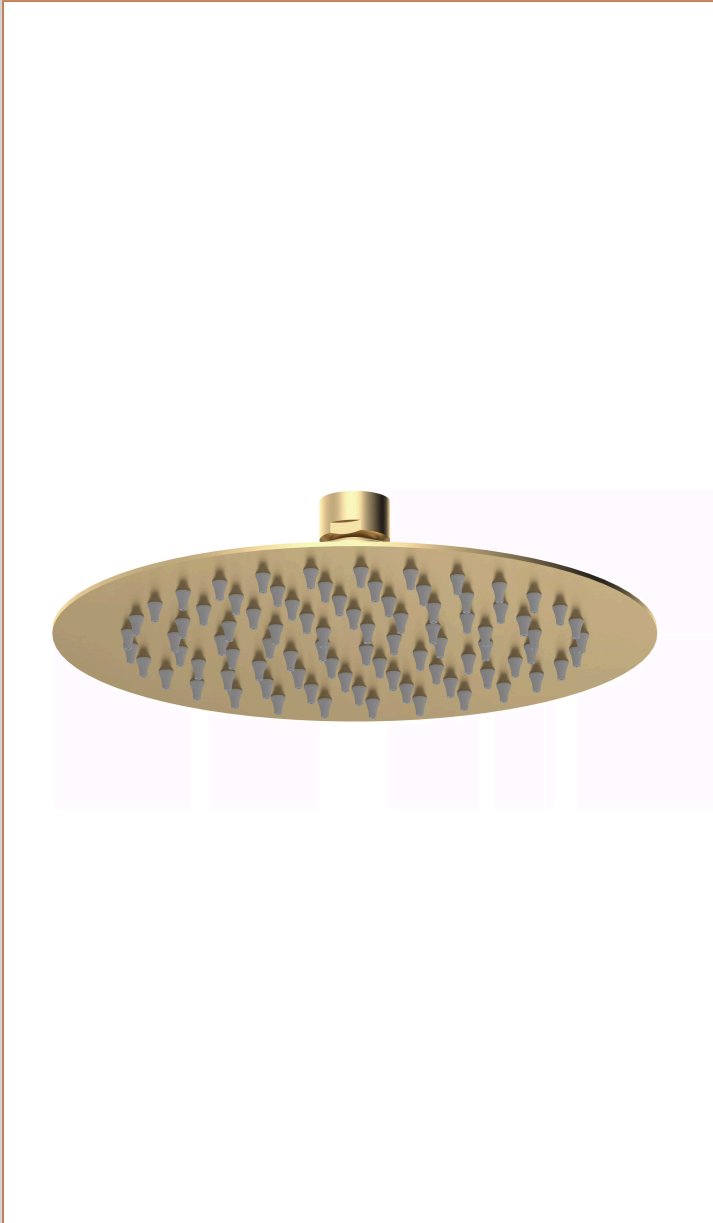

**Sales Code:** A8082

**Barcode:** 5056462620244

**Brand:** nuie

**Description:** Fixed Shower Heads Fixed Head Brushed Brass

**Product Dimensions**

Product	56 x 200 x 200mm (H x W x D)
Packaged	210 x 100 x 210mm (H x W x D)
Outer Box	430 x 500 x 230mm (H x W x D)
Nett Weight	0.92 kg
Packaged Weight	0.92 kg

**Packaging Details**

Label Size (mm)	50 x 100
Label Colour	White
Label Qty	2.0000

**Product Details**

Country of Origin	China
Product Material	Stainless Steel
Control Type	Not Applicable
WRAS Approved	No
Colour/Finish	Brushed Brass
Mount Type	Surface/Wall
Style	Contemporary
TMV2 Approved	No
TMV3 Approved	No
Handset Included	No
Head Included	Yes
Min Operating Pressure	0.5 Bar
Minimum Operation Pressure	1 Bar
No. Outlets	0.0000
Outlet Elbow Supplied	No