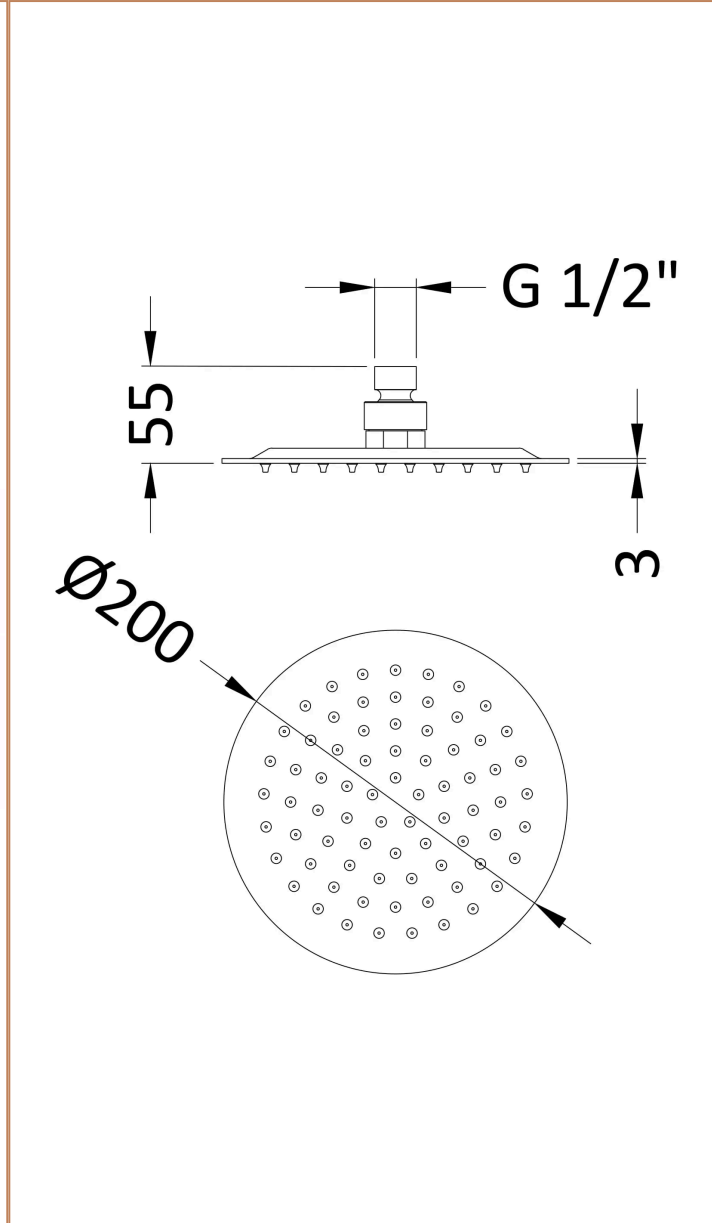

**Sales Code:** A8082

**Barcode:** 5056462620244

**Brand:** nuie

**Description:** Fixed Shower Heads Fixed Head Brushed Brass

**Product Dimensions**

Product	56 x 200 x 200mm (H x W x D)
Packaged	210 x 100 x 210mm (H x W x D)
Outer Box	430 x 500 x 230mm (H x W x D)
Nett Weight	0.92 kg
Packaged Weight	0.92 kg

**Packaging Details**

Label Size (mm)	50 x 100
Label Colour	White
Label Qty	2.0000

**Product Details**

Country of Origin	China
Product Material	Stainless Steel
Control Type	Not Applicable
WRAS Approved	No
Colour/Finish	Brushed Brass
Mount Type	Surface/Wall
Style	Contemporary
TMV2 Approved	No
TMV3 Approved	No
Handset Included	No
Head Included	Yes
Min Operating Pressure	0.5 Bar
Minimum Operation Pressure	1 Bar
No. Outlets	0.0000
Outlet Elbow Supplied	No