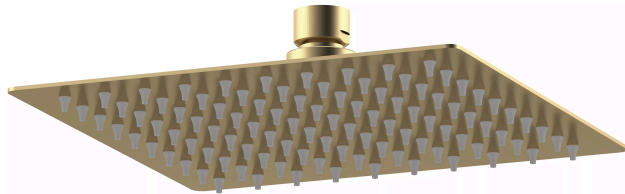

Sales Code: A8088

Barcode: 5056462620466

Brand: nuie

Description: Fixed Shower Heads Fixed Head Brushed Brass

Product Dimensions

Product	60 x 200 x 200mm (H x W x D)
Packaged	210 x 100 x 210mm (H x W x D)
Outer Box	155 x 435 x 440mm (H x W x D)
Nett Weight	0.7 kg
Packaged Weight	0.7 kg

Packaging Details

Label Size (mm)	50 x 100
Label Colour	White
Label Qty	2.0000

Product Details

Country of Origin	China
Product Material	Stainless Steel
Control Type	Not Applicable
WRAS Approved	No
Colour/Finish	Brushed Brass
Mount Type	Surface/Wall
Style	Contemporary
Easy Clean	Yes
TMV2 Approved	No
TMV3 Approved	No
Handset Included	No
Head Included	Yes
Min Operating Pressure	0.5 Bar
Minimum Operation Pressure	1 Bar
No. Outlets	0.0000
Outlet Elbow Supplied	No