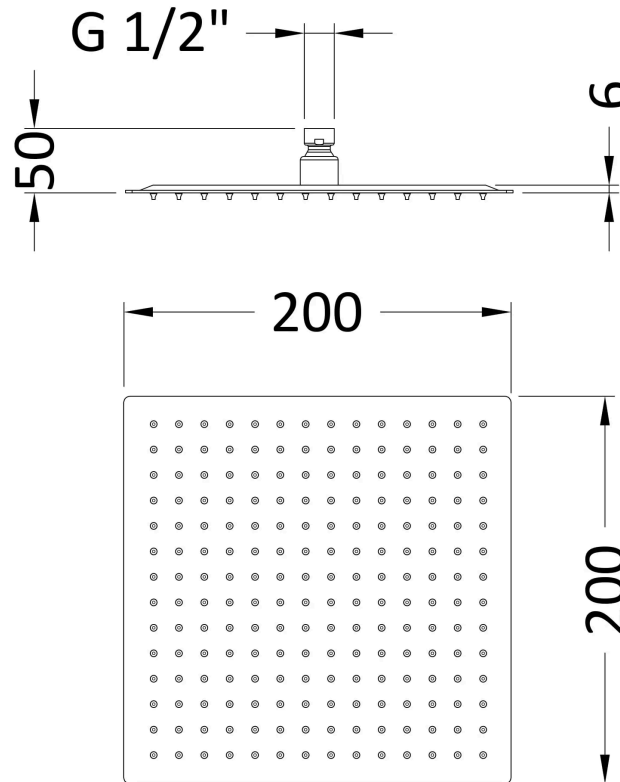

Sales Code: A8088

Barcode: 5056462620466

Brand: nuie

Description: Fixed Shower Heads Fixed Head Brushed Brass

Product Dimensions

Product	60 x 200 x 200mm (H x W x D)
Packaged	210 x 100 x 210mm (H x W x D)
Outer Box	155 x 435 x 440mm (H x W x D)
Nett Weight	0.7 kg
Packaged Weight	0.7 kg

Packaging Details

Label Size (mm)	50 x 100
Label Colour	White
Label Qty	2.0000

Product Details

Country of Origin	China
Product Material	Stainless Steel
Control Type	Not Applicable
WRAS Approved	No
Colour/Finish	Brushed Brass
Mount Type	Surface/Wall
Style	Contemporary
Easy Clean	Yes
TMV2 Approved	No
TMV3 Approved	No
Handset Included	No
Head Included	Yes
Min Operating Pressure	0.5 Bar
Minimum Operation Pressure	1 Bar
No. Outlets	0.0000
Outlet Elbow Supplied	No