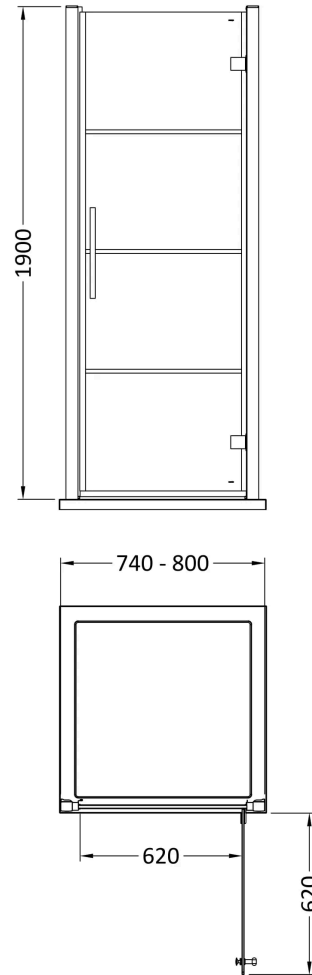

Sales Code: ADHD80-E8

Barcode: 5056462625539

Brand: Hudson Reed

Description: Apex 800mm Hinged Shower Door 8mm Glass

Product Dimensions

Product	1950 x 790 x 44mm (H x W x D)
Packaged	2 x 830 x 2mm (H x W x D)
Nett Weight	33 kg
Packaged Weight	34.4 kg

Packaging Details

Label Size (mm)	50 x 100
-----------------	----------

Product Details

Country of Origin	China
Product Material	Aluminium, Metal
Colour/Finish	Matt Black
Style	Contemporary
Handle Type	Square T Shape
Fixings Included	Yes
Easy Clean	Yes
Adjustment Max	800
Adjustment Min	740
Ce Certified	Yes
Declaration Of Performance	Yes
Easy Fit	No
Enclosure Design	Framed
Extras Included	Screw Cover Strip
Frame Finish	Matt Black
Glass Thickness	8 mm
Handles Included	Yes
No. Doors	1
Support Bar Included	No
Swing Out Dimension	620 mm
Ukca Certified	Yes