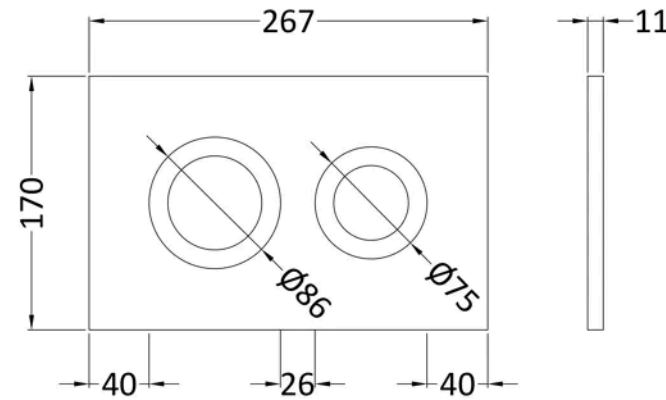

Sales Code: ALTY009PR8

Barcode: 5056474594427

Brand: Arley Pro

Description: Arley Round Brushed Brass Dual Flush Push Button

Product Dimensions

Product	170 x 267 x 11mm (H x W x D)
Packaged	50 x 220 x 290mm (H x W x D)
Nett Weight	0.5 kg
Packaged Weight	0.5 kg

Packaging Details

Label Size (mm)	50 x 100
Label Colour	White
Label Qty	2.0000

Product Details

Country of Origin	China
Product Material	Stainless Steel
Colour/Finish	Brushed Brass
Style	Contemporary
Ce Certified	Yes
Ukca Certified	Yes