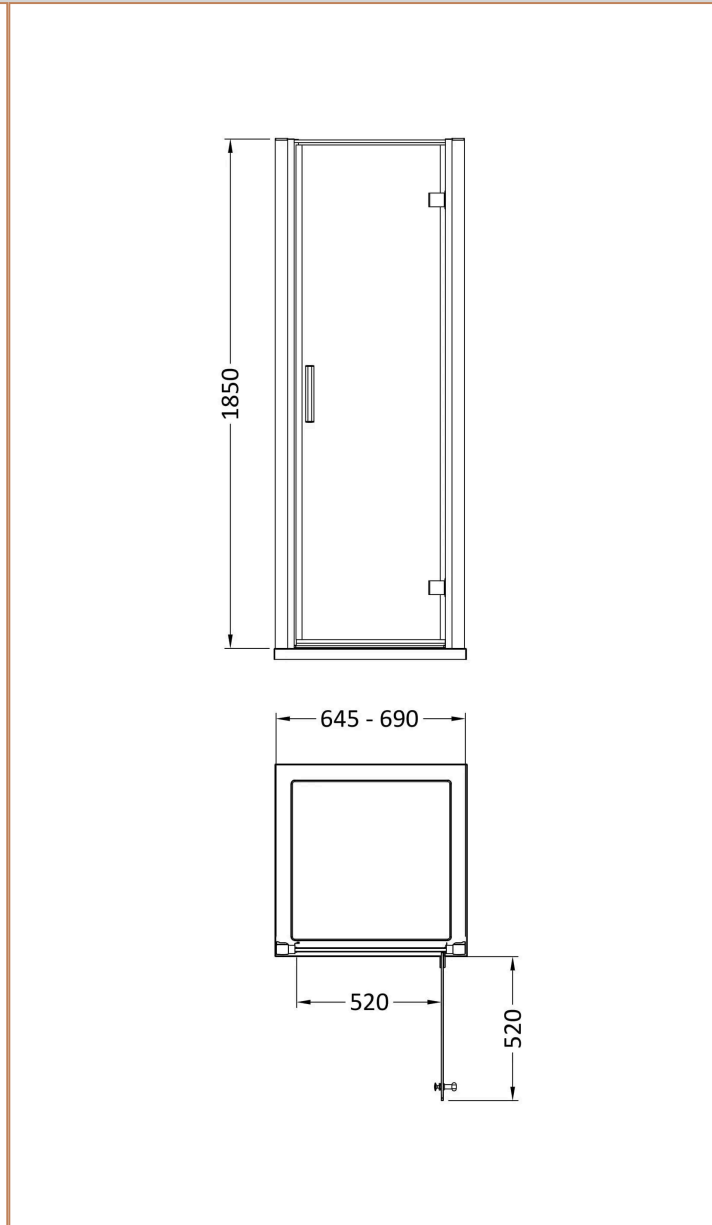

**Sales Code:** AQHD70

**Barcode:** 5055369080359

**Brand:** Hudson Reed

**Description:** Pacific 700mm Hinged Door Enclosure 6mm Glass

**Product Dimensions**

Product	1850 x 690 x 44mm (H x W x D)
Packaged	1910 x 730 x 65mm (H x W x D)
Nett Weight	24.5 kg
Packaged Weight	24.5 kg

**Packaging Details**

Label Size (mm)	50 x 100
-----------------	----------

**Product Details**

Country of Origin	China
Product Material	Aluminium, Metal
Colour/Finish	Chrome
Style	Contemporary
Handle Type	Square T Shape
Fixings Included	Yes
Easy Clean	No
Adjustment Max	690
Adjustment Min	645
Ce Certified	Yes
Declaration Of Performance	Yes
Easy Fit	No
Enclosure Design	Framed
Entry Width	520 mm
Frame Finish	Chrome
Glass Thickness	6 mm
Handles Included	Yes
No. Doors	1
Support Bar Included	No
Swing Out Dimension	520 mm
Ukca Certified	Yes