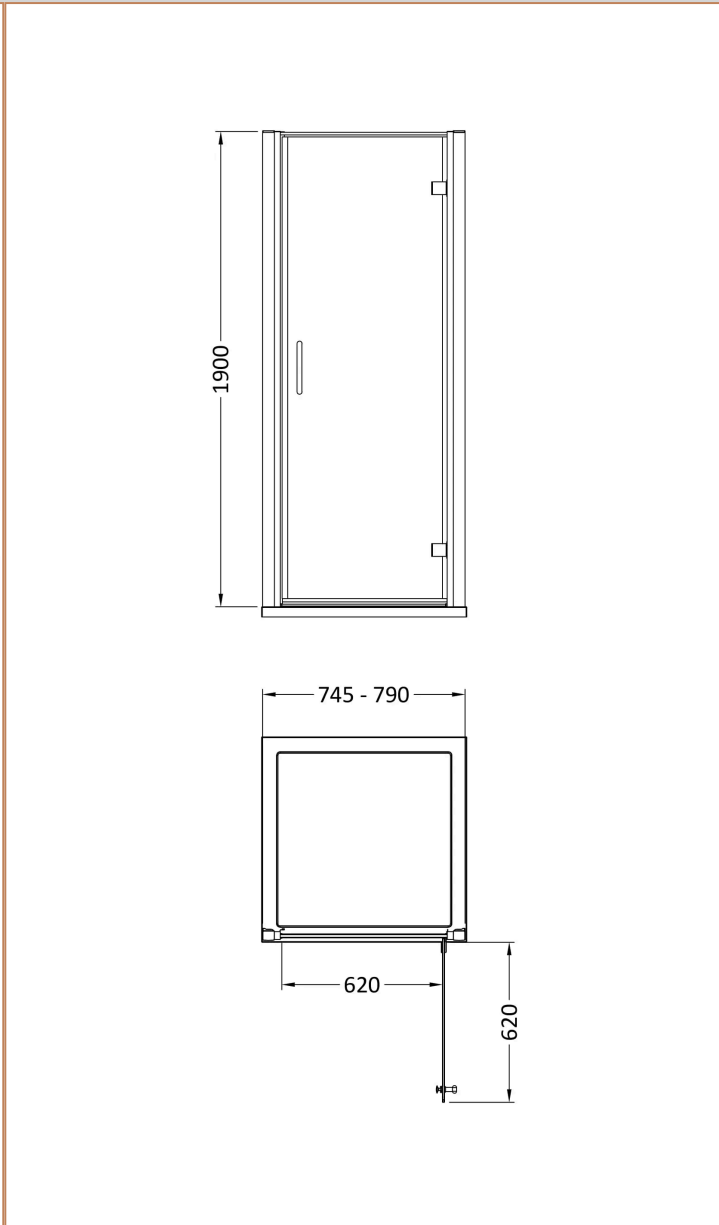

Sales Code: AQHD80NBB-E8

Barcode: 5056678442753

Brand: nuie

Description: 800mm Hinged Shower Door- Brushed Brass

Product Dimensions

Product	1900 x 790 x 31mm (H x W x D)
Packaged	1960 x 825 x 65mm (H x W x D)
Nett Weight	33 kg
Packaged Weight	33.5 kg

Product Details

Country of Origin	China
Product Material	Aluminium,Glass
Colour/Finish	Brushed Brass
Style	Contemporary
Handle Type	D Shape
Easy Clean	No
Adjustment Max	790
Adjustment Min	745
Ce Certified	Yes
Easy Fit	No
Enclosure Design	Framed
Entry Width	620 mm
Frame Finish	Brushed Brass
Glass Thickness	8 mm
Handles Included	Yes
No. Doors	1
Return Panel Included	No
Support Bar Included	No
Swing Out Dimension	620 mm