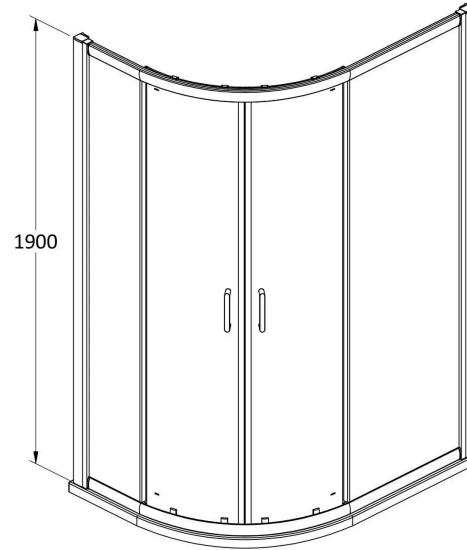

Sales Code: AQU128NBP-E8

Barcode: 5056678442852

Brand: nuie

Description: Nuie Lucie 1180mm Framed Matt Black Offset Quadrant Shower Enclosure

Product Dimensions

Product	1900 x 1180 x 780mm (H x W x D)
Nett Weight	70.2 kg
Packaged Weight	70.2 kg

Product Details

Country of Origin	China
Product Material	Aluminium, Glass
Colour/Finish	Matt Black
Style	Contemporary
Handle Type	D Shape
Easy Clean	No
Adjustment Max	1160/1180
Adjustment Min	760/780
Ce Certified	Yes
Easy Fit	Yes
Enclosure Design	Framed
Entry Width	455 mm
Frame Finish	Matt Black
Glass Thickness	8 mm
Handles Included	Yes
No. Doors	2
Radius	538 mm
Return Panel Included	No
Support Bar Included	No
Wheel Type	Dual Quick Release

Sales Code: AQU128NBP-E8A

Barcode: 5056678442845

Brand: nuie

Description: Nuie Lucie 1180mm Framed Offset Quadrant Shower Enclosure Pack A

Product Dimensions

Product	1900 x 1180 x 780mm (H x W x D)
Packaged	65 x 670 x 1960mm (H x W x D)
Nett Weight	37.1 kg
Packaged Weight	37.1 kg

Sales Code: AQU128NBP-E8B

Barcode: 5056678442838

Brand: nuie

Description: Nuie Lucie 1180mm Framed Offset Quadrant Shower Enclosure Pack B

Product Dimensions

Product	1900 x 1180 x 780mm (H x W x D)
Packaged	110 x 430 x 1960mm (H x W x D)
Nett Weight	33.1 kg
Packaged Weight	33.1 kg