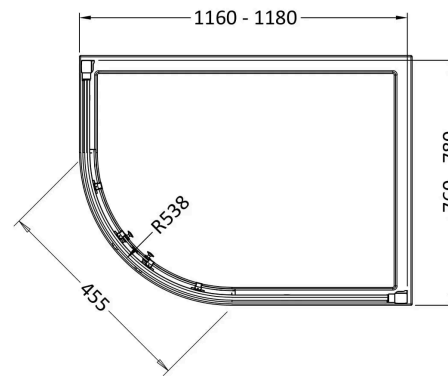

Sales Code: AQU128NBP-E8

Barcode: 5056678442852

Brand: nuie

Description: Nuie Lucie 1180mm Framed Matt Black Offset Quadrant Shower Enclosure

Product Dimensions

Product	1900 x 1180 x 780mm (H x W x D)
Nett Weight	70.2 kg
Packaged Weight	70.2 kg

Product Details

Country of Origin	China
Product Material	Aluminium, Glass
Colour/Finish	Matt Black
Style	Contemporary
Handle Type	D Shape
Easy Clean	No
Adjustment Max	1160/1180
Adjustment Min	760/780
Ce Certified	Yes
Easy Fit	Yes
Enclosure Design	Framed
Entry Width	455 mm
Frame Finish	Matt Black
Glass Thickness	8 mm
Handles Included	Yes
No. Doors	2
Radius	538 mm
Return Panel Included	No
Support Bar Included	No
Wheel Type	Dual Quick Release

Sales Code: AQU128NBP-E8A

Barcode: 5056678442845

Brand: nuie

Description: Nuie Lucie 1180mm Framed Offset Quadrant Shower Enclosure Pack A

Product Dimensions

Product	1900 x 1180 x 780mm (H x W x D)
Packaged	65 x 670 x 1960mm (H x W x D)
Nett Weight	37.1 kg
Packaged Weight	37.1 kg

Sales Code: AQU128NBP-E8B

Barcode: 5056678442838

Brand: nuie

Description: Nuie Lucie 1180mm Framed Offset Quadrant Shower Enclosure Pack B

Product Dimensions

Product	1900 x 1180 x 780mm (H x W x D)
Packaged	110 x 430 x 1960mm (H x W x D)
Nett Weight	33.1 kg
Packaged Weight	33.1 kg