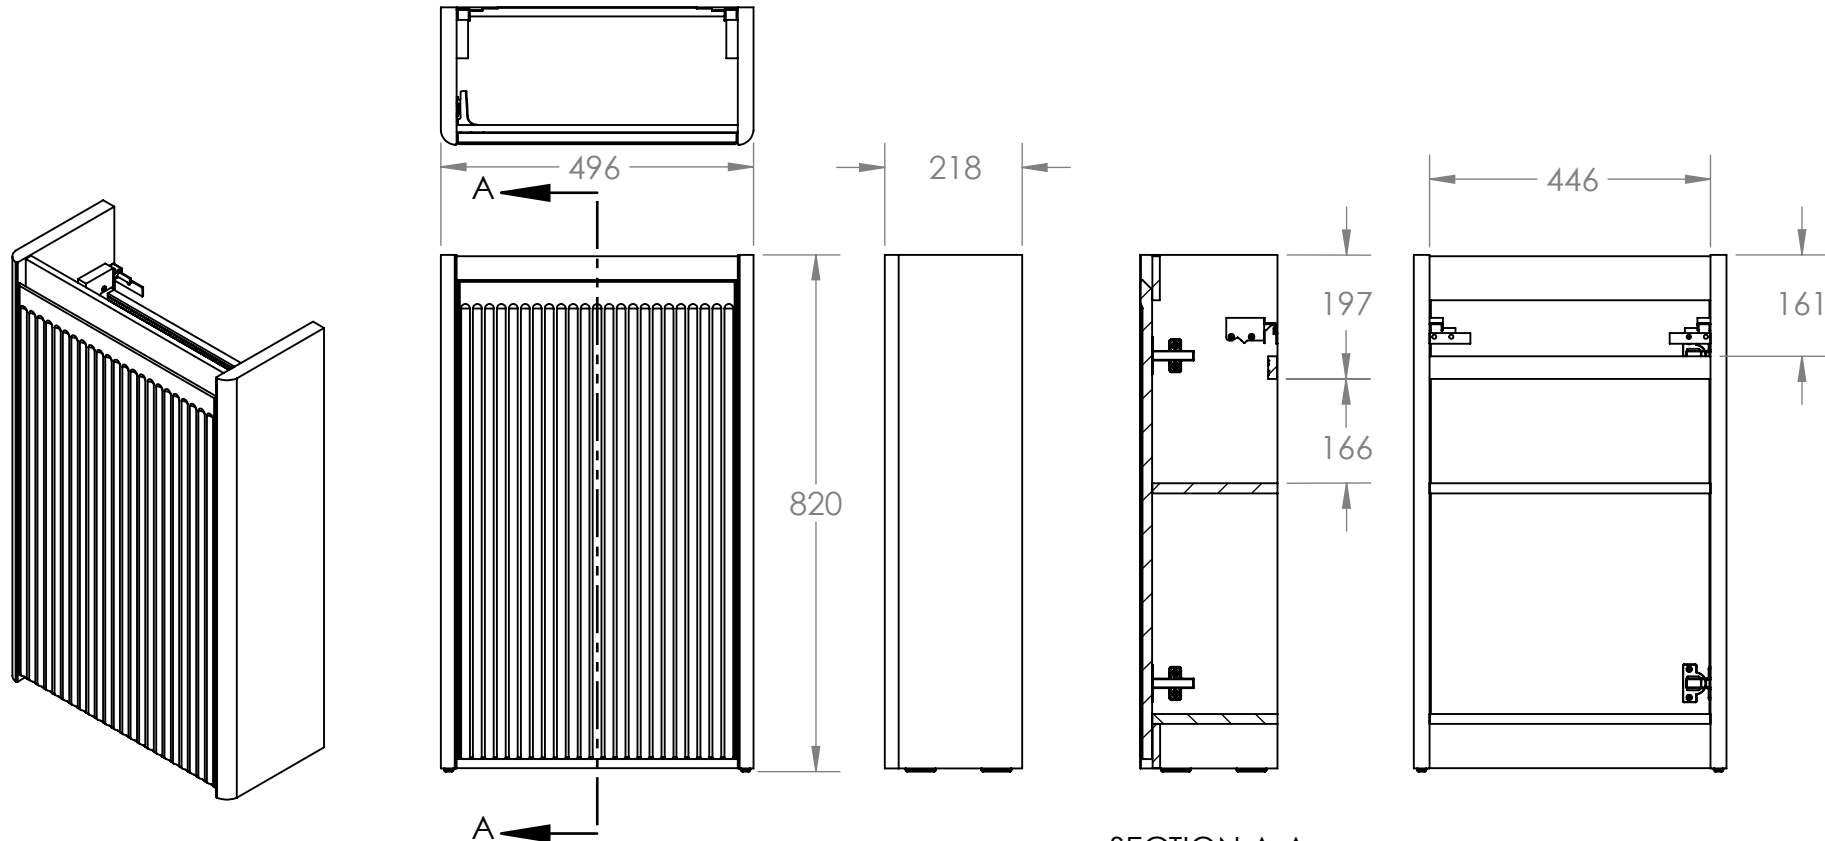

Adorn 50cm Floor Standing Cloakroom Unit

N23FSCL50MSH, N23FSCL50OLV, N23FSCL50AOA

SECTION A-A