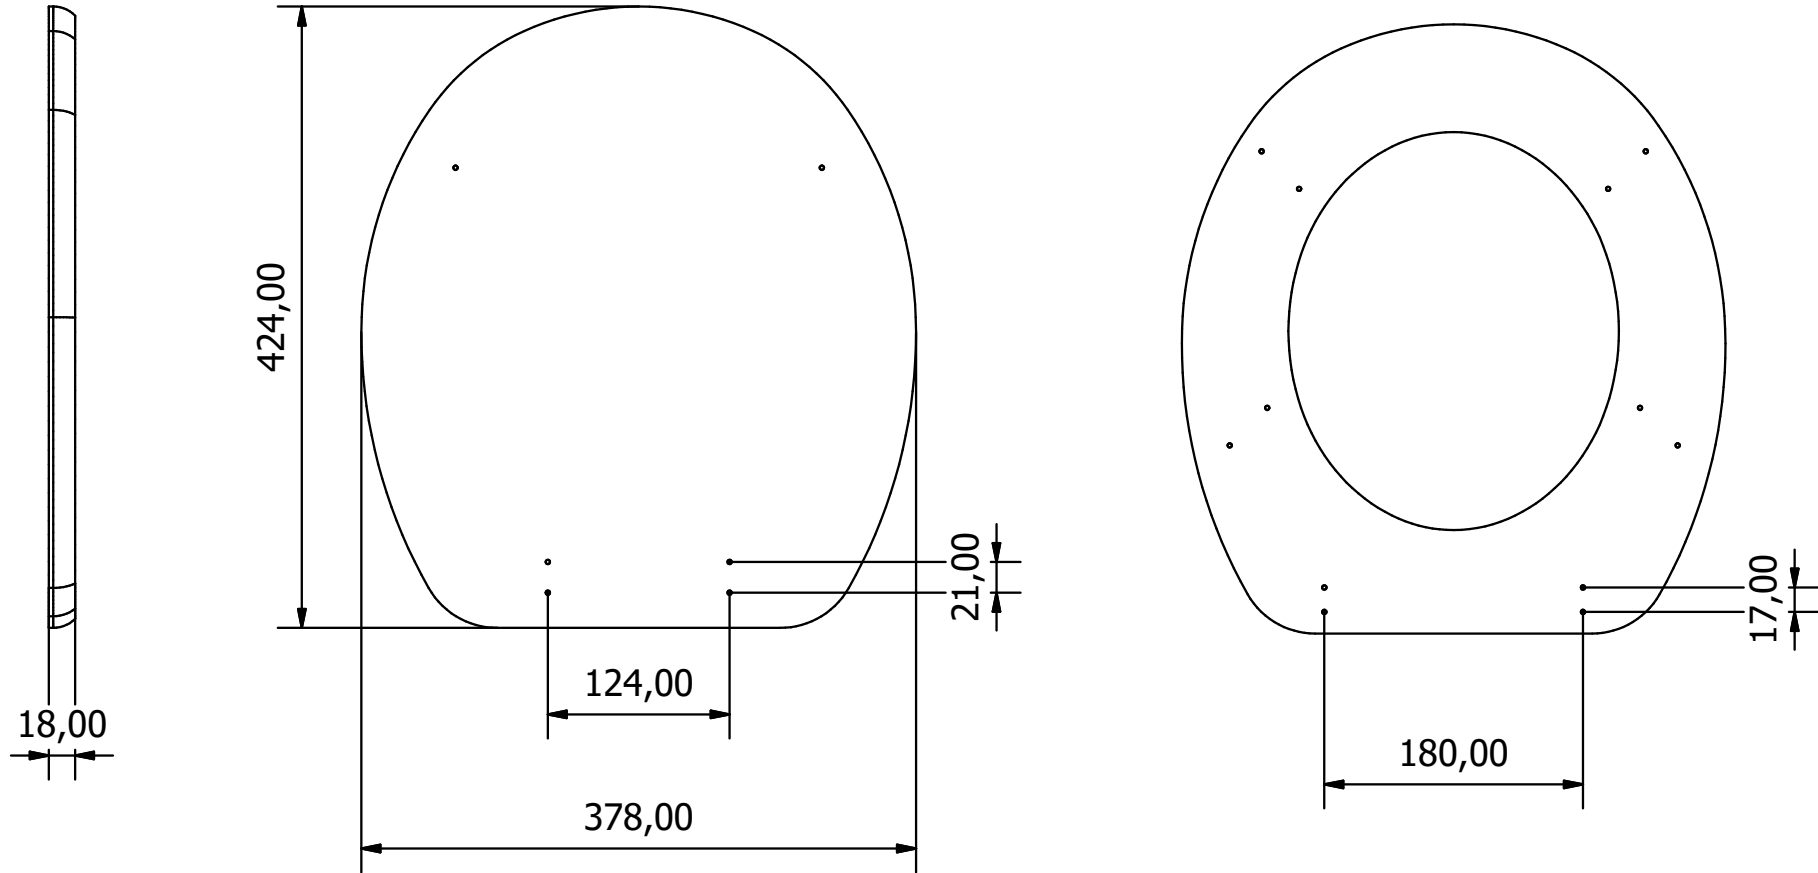

TABLE		
PART No	BOARD	FOIL
SEA200AS	18MM WHITE MDF	POLAR WHITE
SEA201AS	18MM GREY MDF	ONYX GREY

INPRESS  
HAMMONDS FURNITURE LTD  
NUTTS LANE  
HINCKLEY  
LEICESTERSHIRE  
LE10 3QQ  
TEL: 0870 241 7177  
FAX: 0870 241 71768  
INFO@HAMMONDS-INPRESS.CO.UK

ALL DIMENSIONS IN  
MM  
DRAWN BY  
C.Grimes  
CUSTOMER  
KARTELL UK

ALL DIMENSIONS SHOWN ARE FINISHED SIZES INCLUDING FOIL GENERAL LIMIT + - 0.5MM UNLESS OTHERWISE STATED

PART DESCRIPTION

**ASTLEY TOILET SEAT**