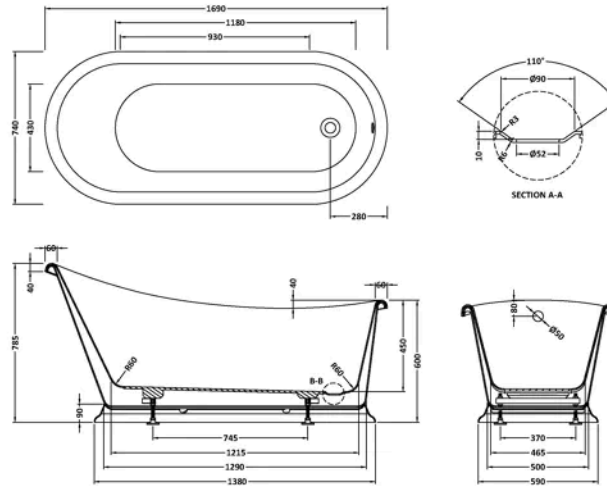

Sales Code: BAYB115

Barcode: 5056462620893

Brand: Bayswater

Description: Bayswater Painted 1690mm Stiffkey Blue Boat Freestanding Bath

Product Dimensions

Product	785 x 740 x 1690mm (H x W x L)
Packaged	1200 x 800 x 1860mm (H x W x D)
Nett Weight	39.5 kg
Packaged Weight	40 kg

Product Details

Volume	200 Litre
Country of Origin	Hong Kong
Product Material	Acrylic
Colour/Finish	Stiffkey Blue
Style	Traditional
Fixings Included	No
Bath Panel Included	No
Displaced Capacity	130 Litre
Includes Grips	No
Leg Set Included	No
Legs Included	No
No. Of Tapholes	No Tapholes
Overflow Included	No
Tap Included	No
Waste Included	No