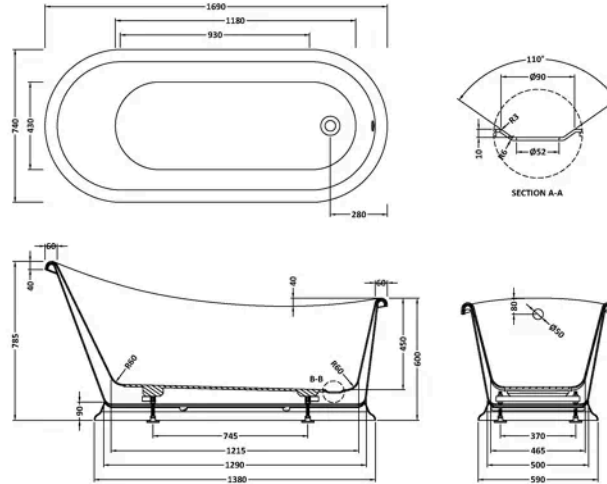

Sales Code: BAYB122

Barcode: 5056678400074

Brand: Bayswater

Description: Bayswater Painted Slipper Boat Bath

Product Dimensions

Product	785 x 740 x 1690mm (H x W x L)
Packaged	1200 x 800 x 1860mm (H x W x D)
Nett Weight	39.5 kg
Packaged Weight	40 kg

Product Details

Volume	200 Litre
Country of Origin	Hong Kong
Product Material	Acrylic
Colour/Finish	Hunter Green
Style	Traditional
Fixings Included	No
Bath Panel Included	No
Displaced Capacity	130 Litre
Includes Grips	No
Leg Set Included	No
Legs Included	No
No. Of Tapholes	No Tapholes
Overflow Included	No
Tap Included	No
Waste Included	No