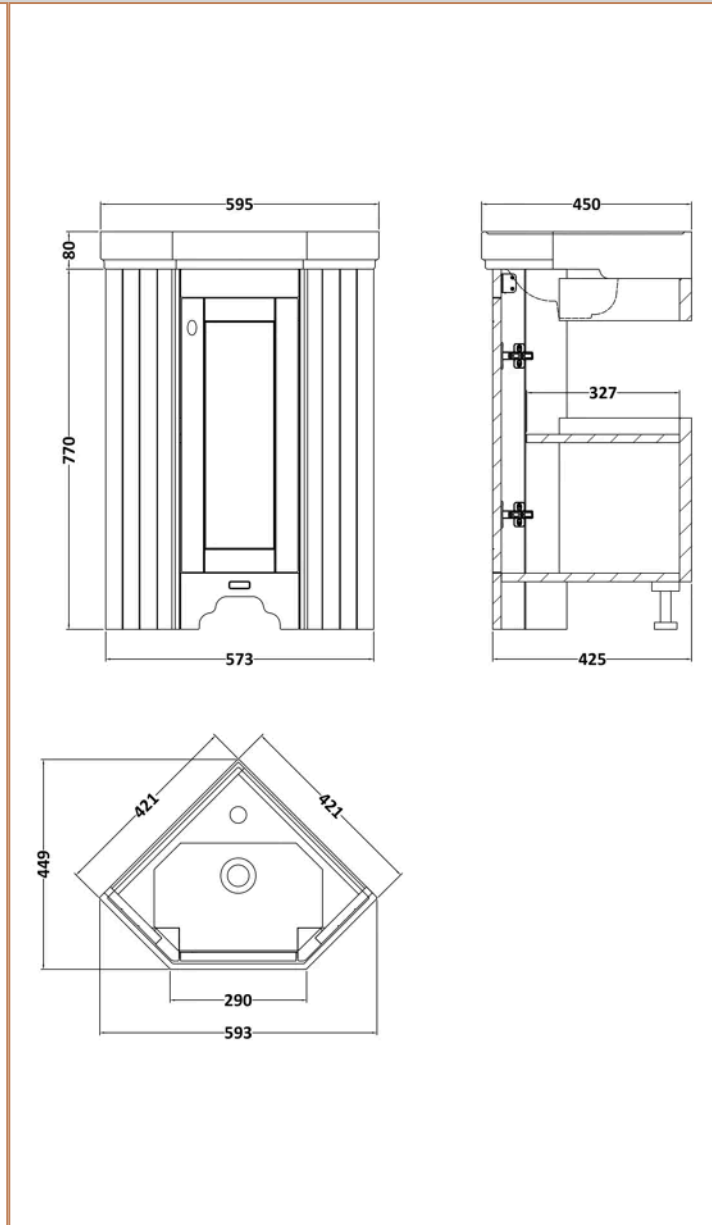

Sales Code: BAYF176

Barcode: 5056211868958

Brand: Bayswater

Description: Bayswater Corner Vanity Unit

Product Dimensions

Product	770 x 573 x 425mm (H x W x D)
Packaged	800 x 435 x 435mm (H x W x D)
Nett Weight	17.2 kg
Packaged Weight	17.7 kg

Product Details

Country of Origin	Ukraine
Product Material	Mfc Painted Matt
Colour/Finish	Stiffkey Blue
Mount Type	Floor
Style	Traditional
Handle Type	Knob
Construction Method	Cam & Wood Dowel
Ce Certified	Yes
Construction Type	Rigid
Fsc Certified	Yes
Handles Included	Yes
Material Thickness	16 mm
No. Doors	1
Waste Shroud	No