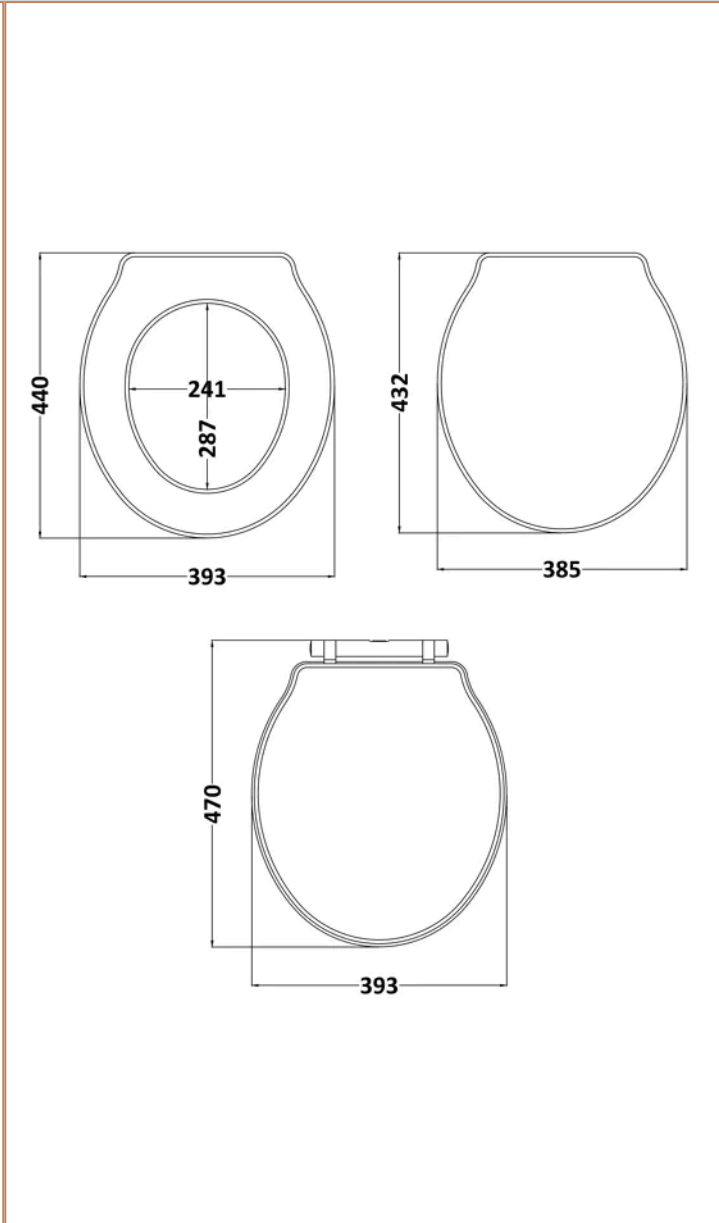

**Sales Code:**  
BAYF868B

**Barcode:** 5056817727888

**Brand:** Bayswater

**Description:** Bayswater Porchester Traditional Hunter Green Round Wooden Soft Close Toilet Seat With Brass Top Fix Hinge

**Product Dimensions**

Product	60 x 393 x 470mm (H x W x D)
Packaged	70 x 415 x 480mm (H x W x D)
Nett Weight	3.2 kg
Packaged Weight	3.4 kg

**Packaging Details**

Label Size (mm)	50 x 110
Label Colour	White
Label Qty	2.0000

**Product Details**

Country of Origin	Ukraine
Product Material	Mdf Paint,Zinc Alloy
Colour/Finish	Hunter Green
Style	Traditional
Fixings Included	Yes
Hinge Centres (Max)	186 mm
Hinge Centres (Min)	150 mm
Toilet Seat Function	Soft Close
Toilet Seat Hinge Type	Top Fix
Toilet Seat Type	Round