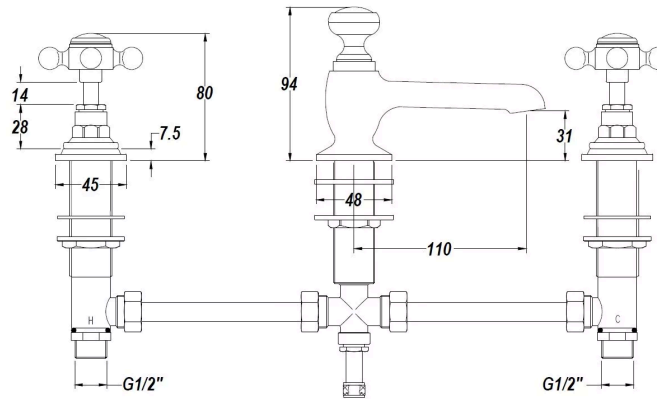

**Sales Code:**  
BC807HX

**Barcode:** 5056462603377

**Brand:** Hudson  
Reed

**Description:** Old London White Topaz With Crosshead Handle 3 Tap Hole Basin Mixer - Brushed Brass / White

### Product Dimensions

|                 |                               |
|-----------------|-------------------------------|
| Product         | 94 x 246 x 140mm (H x W x D)  |
| Packaged        | 75 x 150 x 430mm (H x W x D)  |
| Outer Box       | 370 x 350 x 405mm (H x W x D) |
| Nett Weight     | 2.8 kg                        |
| Packaged Weight | 3 kg                          |

### Packaging Details

|                 |          |
|-----------------|----------|
| Label Size (mm) | 50 x 100 |
| Label Colour    | White    |
| Label Qty       | 1.0000   |

### Product Details

|                            |                       |
|----------------------------|-----------------------|
| Country of Origin          | United Kingdom        |
| Product Material           | Brass                 |
| Control Type               | Manual                |
| Waste Type                 | Pop-Up                |
| WRAS Approved              | No                    |
| Valve/Cartridge Type       | 1/4 Turn Ceramic Disc |
| Colour/Finish              | Brushed Brass         |
| Mount Type                 | Deck                  |
| Style                      | Traditional           |
| Handle Type                | Crosshead             |
| TMV2 Approved              | No                    |
| TMV3 Approved              | No                    |
| Min Operating Pressure     | 0.1 Bar               |
| Minimum Operation Pressure | 0 Bar                 |
| Tap Spout Height           | 31 mm                 |
| Tap Spout Projection       | 110 mm                |
| Valve / Cartridge Type     | 1/4 Turn Ceramic Disc |
| Waste Included             | No                    |