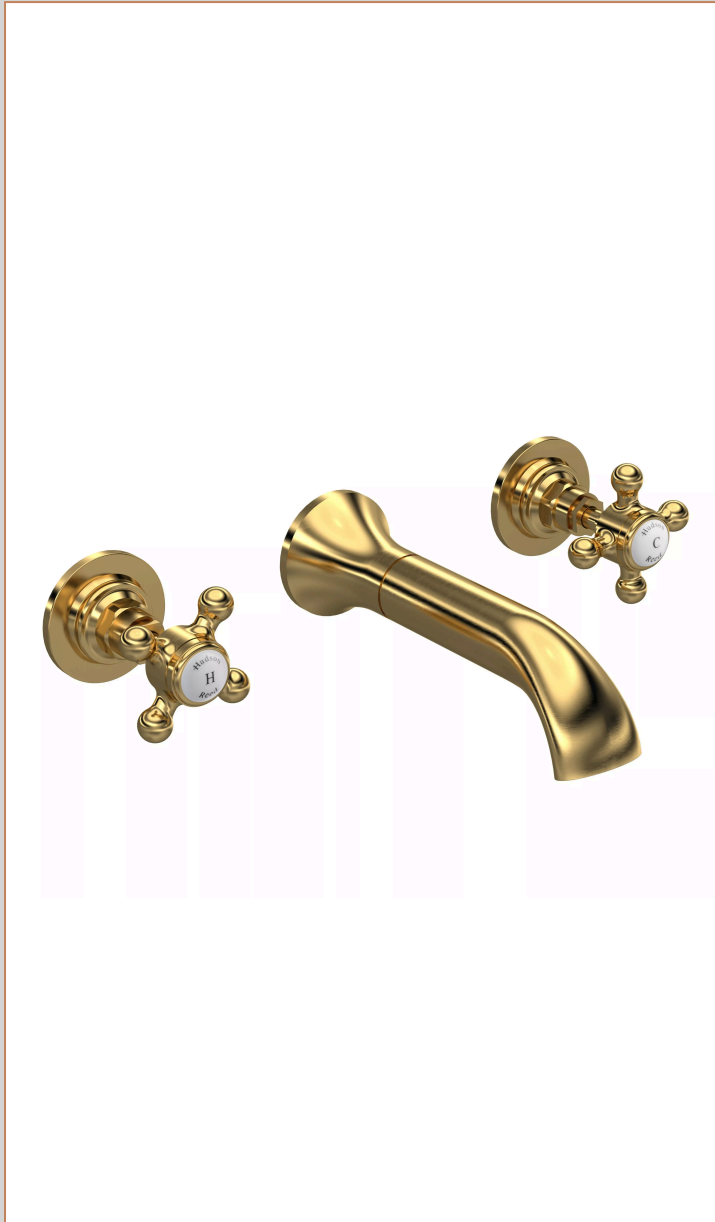

Sales Code:
BC817HX

Barcode: 5056462603384

Brand: Hudson
Reed

Description: Old London White Topaz With Crosshead Handle 3 Tap Hole Wall Mounted Basin Mixer - Brushed Brass

Product Dimensions

Product	55 x 180mm (H x D)
Packaged	65 x 350 x 213mm (H x W x D)
Nett Weight	1.7 kg
Packaged Weight	2 kg

Packaging Details

Label Size (mm)	50 x 100
Label Colour	White
Label Qty	1.0000

Product Details

Country of Origin	China
Product Material	Brass
Control Type	Manual
WRAS Approved	No
Valve/Cartridge Type	1/4 Turn Ceramic Disc
Colour/Finish	Brushed Brass
Mount Type	Wall Hung
Style	Traditional
Handle Type	Crosshead
TMV2 Approved	No
TMV3 Approved	No
Min Operating Pressure	0.1 Bar
Minimum Operation Pressure	0 Bar
Tap Spout Projection	180 mm
Valve / Cartridge Type	1/4 Turn Ceramic Disc
Waste Included	No