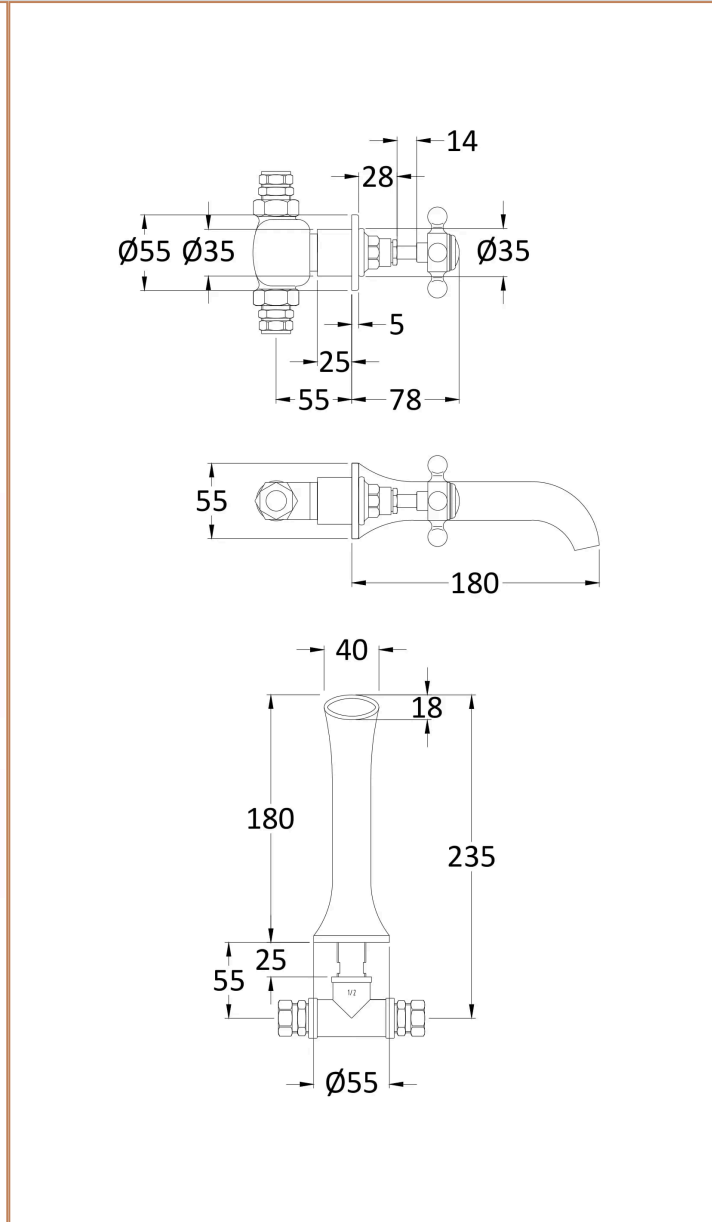

Sales Code:
BC817HX

Barcode: 5056462603384

Brand: Hudson
Reed

Description: Old London White Topaz With Crosshead Handle 3 Tap Hole Wall Mounted Basin Mixer - Brushed Brass

Product Dimensions

Product	55 x 180mm (H x D)
Packaged	65 x 350 x 213mm (H x W x D)
Nett Weight	1.7 kg
Packaged Weight	2 kg

Packaging Details

Label Size (mm)	50 x 100
Label Colour	White
Label Qty	1.0000

Product Details

Country of Origin	China
Product Material	Brass
Control Type	Manual
WRAS Approved	No
Valve/Cartridge Type	1/4 Turn Ceramic Disc
Colour/Finish	Brushed Brass
Mount Type	Wall Hung
Style	Traditional
Handle Type	Crosshead
TMV2 Approved	No
TMV3 Approved	No
Min Operating Pressure	0.1 Bar
Minimum Operation Pressure	0 Bar
Tap Spout Projection	180 mm
Valve / Cartridge Type	1/4 Turn Ceramic Disc
Waste Included	No