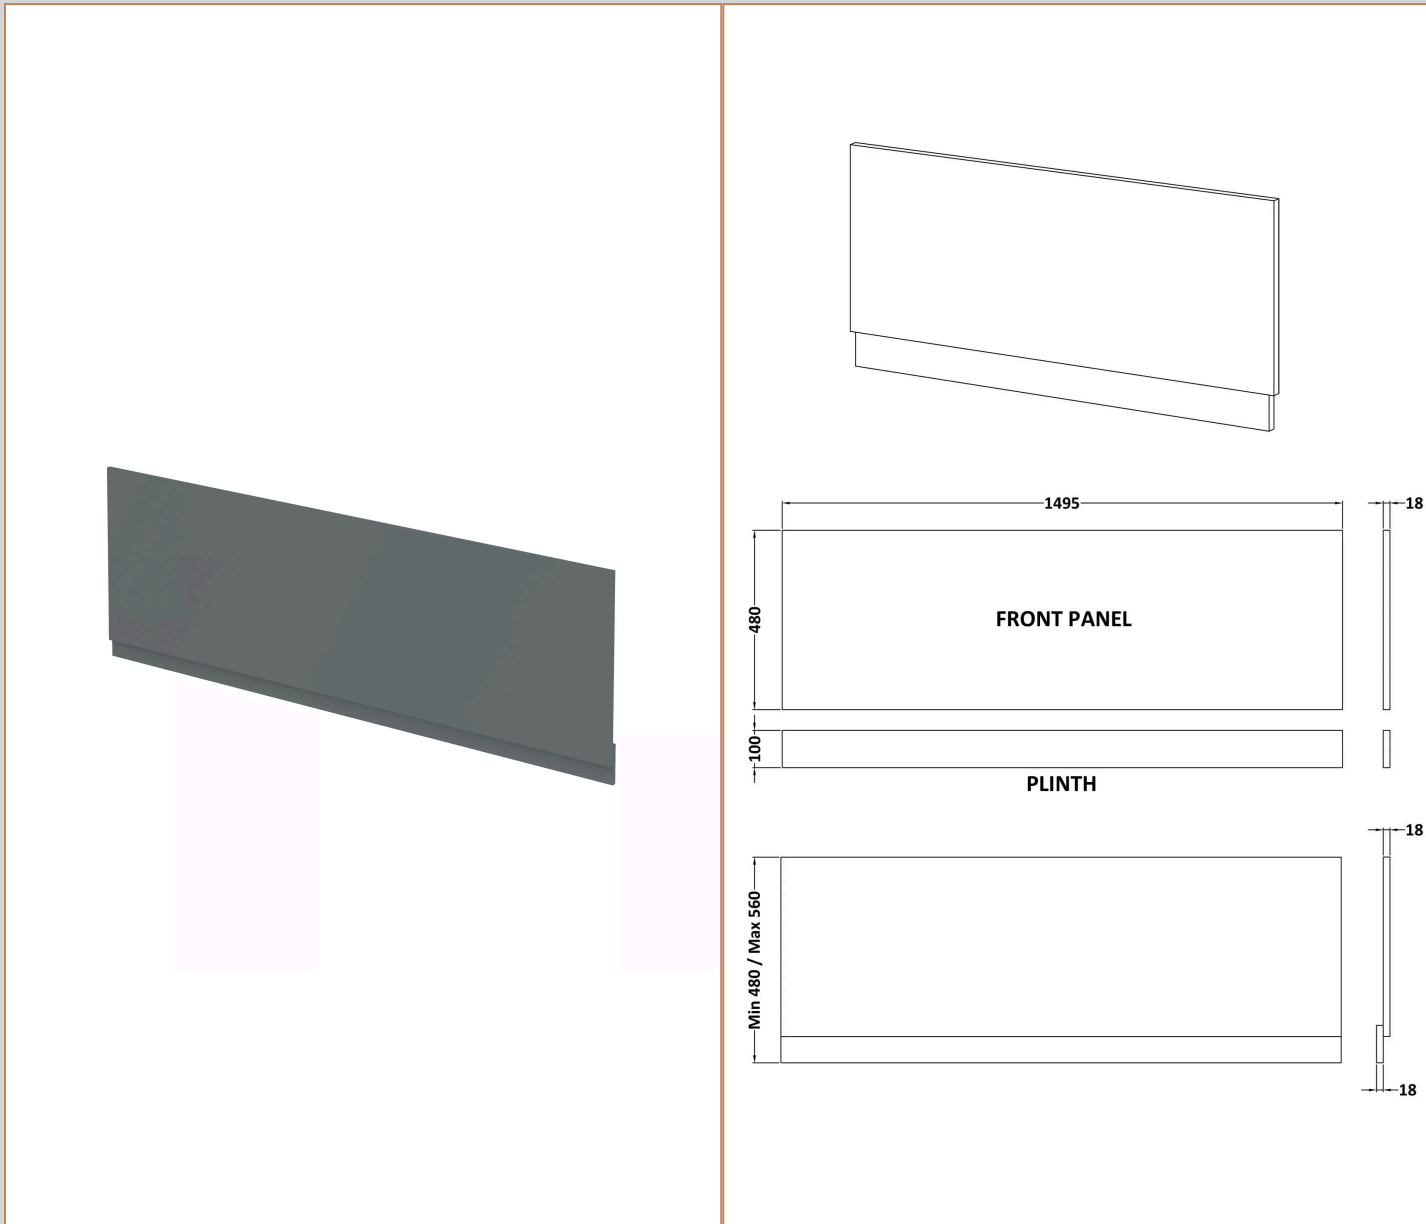

Sales Code: BPG1500W

Barcode: 5056817719883

Brand: nuie Choice

Description: 1500mm Waterproof Bath Front Panel - Matt Grey

Product Dimensions

Product	550 x 1500 x 16mm (H x W x D)
Packaged	565 x 50 x 1515mm (H x W x D)
Nett Weight	8 kg
Packaged Weight	8 kg

Product Details

Country of Origin	China
Product Material	Polyurea,Pvc
Colour/Finish	Matt Grey
Style	Contemporary
Bath Panel Shape	Straight
Bath Panel Type	Front Panel
Fsc Certified	Yes
Material Thickness	16 mm