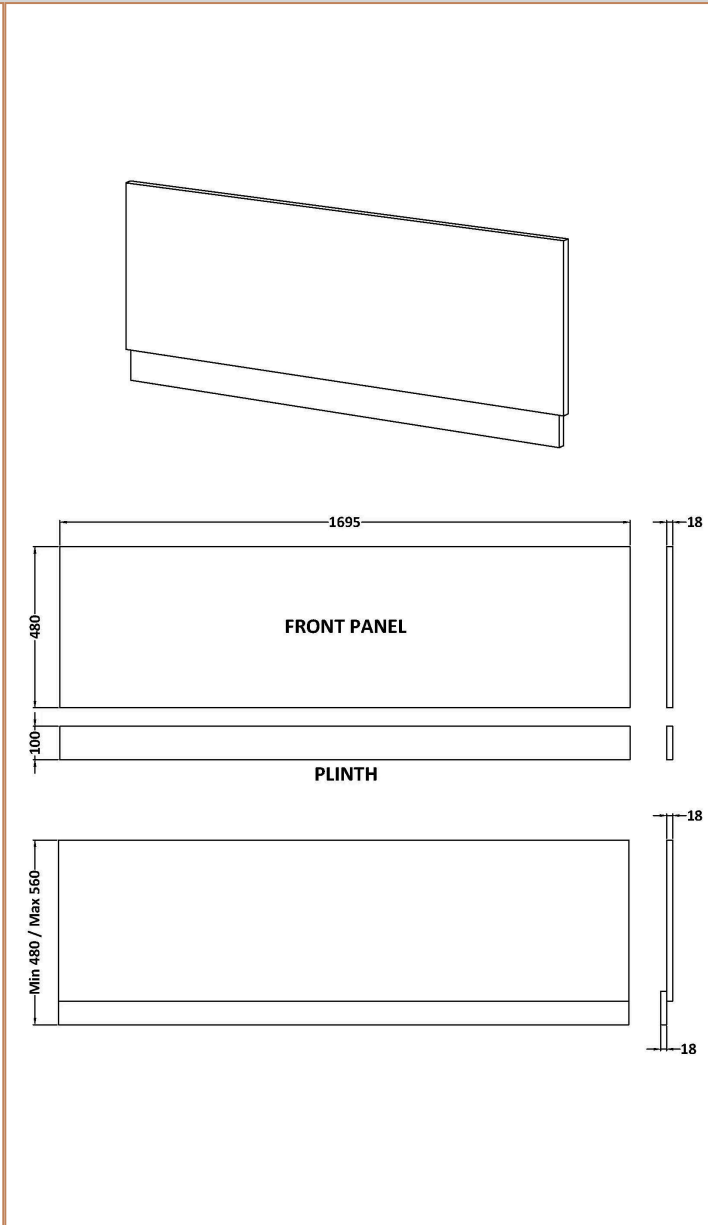

Sales Code: BPR105W

Barcode: 5056678437759

Brand: nuie

Description: Waterproof Shower Bath Front Panel (1700mm)

Product Dimensions

Product	560 x 1695 x 36mm (H x W x D)
Packaged	30 x 600 x 1740mm (H x W x D)
Nett Weight	9.3 kg
Packaged Weight	9.3 kg

Product Details

Country of Origin	China
Product Material	Pvc
Colour/Finish	Gloss White
Style	Contemporary
Fixings Included	Yes
Bath Panel Shape	Straight
Bath Panel Type	Front Panel
Material Thickness	18 mm