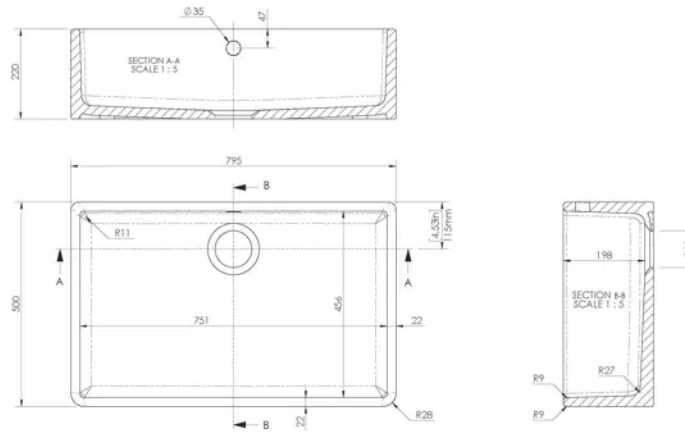

Sales Code: BU10132

Barcode: 5056462649313

Brand: nuie

Description: nuie 1 Tap Hole Single Bowl 795 x 500 x 220mm Fireclay White Butler Sink

Product Dimensions

Product	220 x 795 x 500mm (H x W x D)
Packaged	25 x 82 x 51mm (H x W x D)
Nett Weight	40.5 kg
Packaged Weight	41 kg

Product Details

Country of Origin	United Arab Emirates
Product Material	Fireclay
Colour/Finish	White
Style	Traditional
Inner Bowl Depth	456 mm
Inner Bowl Height	198 mm
Inner Bowl Width	751 mm
No. Of Tapholes	1
Number Of Bowls	1
Overflow Included	Yes
Sink Thickness	22 mm
Tap Included	No
Waste Included	No
Waste Size Required	90mm