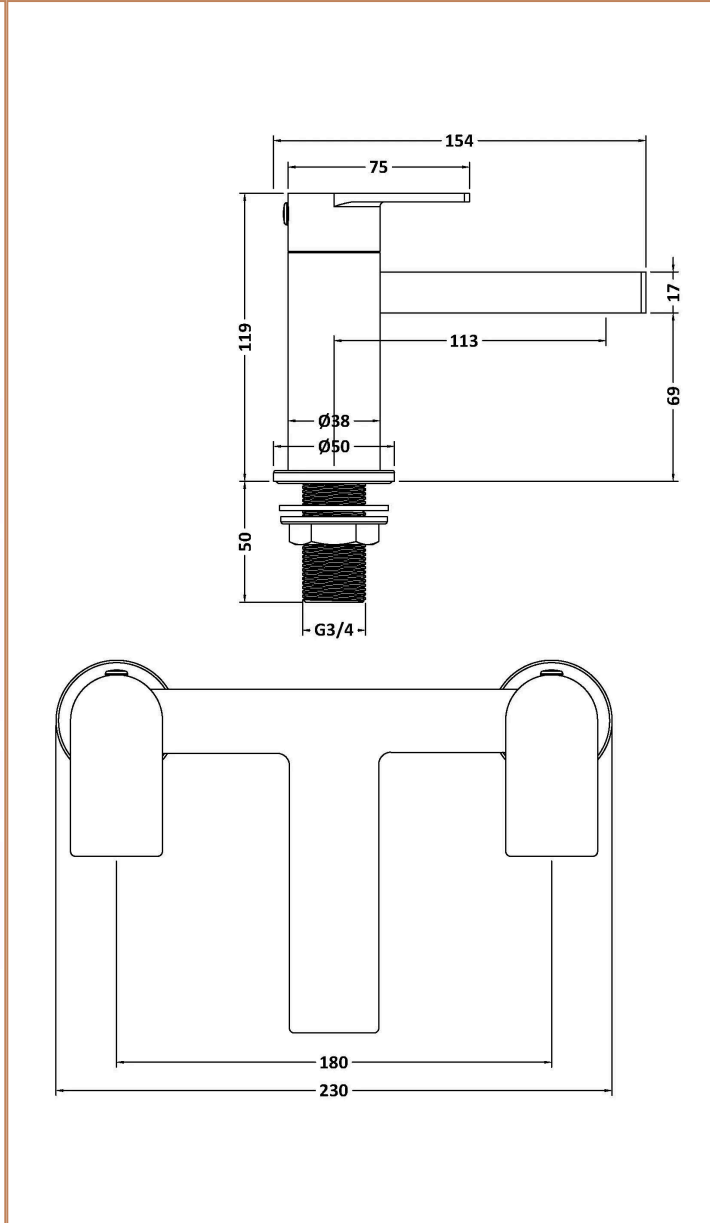

Sales Code: CAN803

Barcode: 5056678445426

Brand: nuie Choice

Description: Canada Bath Filler

Product Dimensions

Product	119 x 230 x 154mm (H x W x D)
Packaged	160 x 250 x 200mm (H x W x D)
Outer Box	500 x 420 x 265mm (H x W x D)
Nett Weight	1.4 kg
Packaged Weight	1.6 kg

Packaging Details

Label Size (mm)	50 x 100
Label Colour	White
Label Qty	1.0000

Product Details

Country of Origin	China
Product Material	Brass
Control Type	Manual
WRAS Approved	No
Valve/Cartridge Type	1/4 Turn Ceramic Disc
Colour/Finish	Brushed Brass
Mount Type	Deck
Style	Contemporary
Handle Type	Lever/Square
TMV2 Approved	No
TMV3 Approved	No
Handset Included	Yes
Min Operating Pressure	1 Bar
Minimum Operation Pressure	1 Bar
Tap Spout Height	69 mm
Tap Spout Projection	113 mm
Valve / Cartridge Type	1/4 Turn Ceramic Disc
Waste Included	No