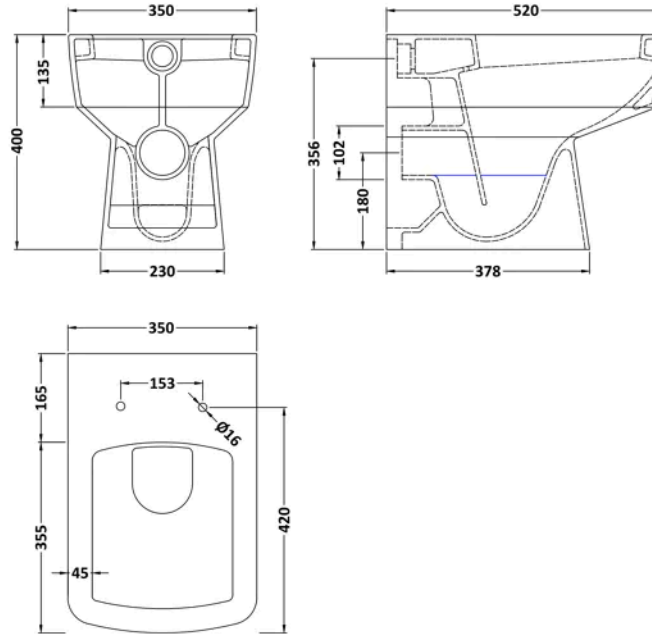

Sales Code: CBL006

Barcode: 5060272826123

Brand: Hudson Reed

Description: Hudson Reed Square Back To Wall Toilet Pan Including Seat

Product Dimensions

Product	400 x 350 x 520mm (H x W x D)
Nett Weight	29.93 kg
Packaged Weight	29.93 kg