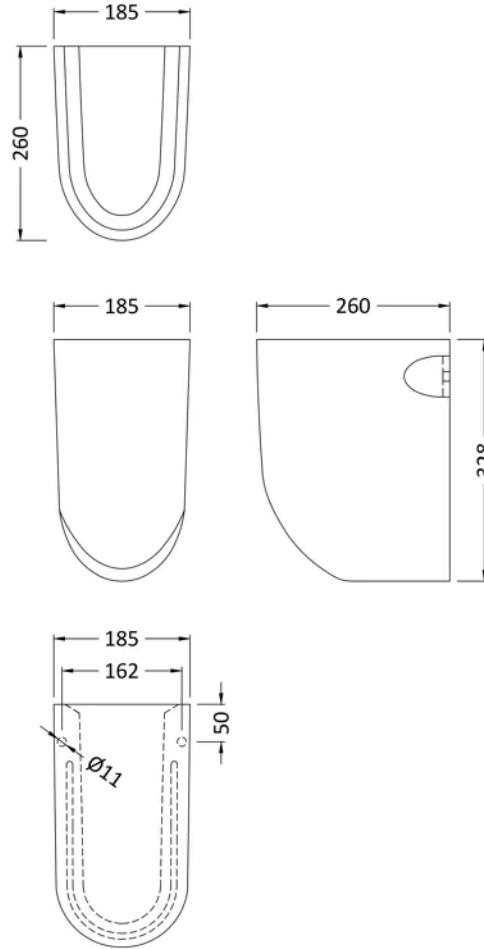

Product Details

Country of Origin	China
Product Material	Vitreous China
Colour/Finish	White
Style	Contemporary
Fixings Included	No
Ce Certified	Yes
Inner Bowl Depth	260 mm
Inner Bowl Height	150 mm
Inner Bowl Width	470 mm
No. Of Tapholes	1
Number Of Bowls	1
Overflow Cover Included	No
Overflow Included	Yes
Tap Included	No
Waste Included	No

Sales Code: NCS202**Barcode:** 5060272820060**Brand:** nuie**Description:** nuie Ivo 1 Tap Hole 550mm Ceramic Basin

Technical Drawing Not Available

Product Dimensions

Product	205 x 540 x 445mm (H x W x D)
Packaged	210 x 590 x 480mm (H x W x D)
Nett Weight	13.7 kg
Packaged Weight	13.9 kg

Product Details

Country of Origin	China
Product Material	Vitreous China
Colour/Finish	White
Ce Certified	Yes
Inner Bowl Height	150 mm
No. Of Tapholes	1
Number Of Bowls	1

Sales Code: NCS207

Barcode: 5055275811252

Brand: nuie

Description: nuie Ivo 328mm Semi Pedestal

Product Dimensions

Product	328 x 185 x 260mm (H x W x D)
Packaged	390 x 195 x 280mm (H x W x D)
Nett Weight	6.8 kg
Packaged Weight	7 kg

Product Details