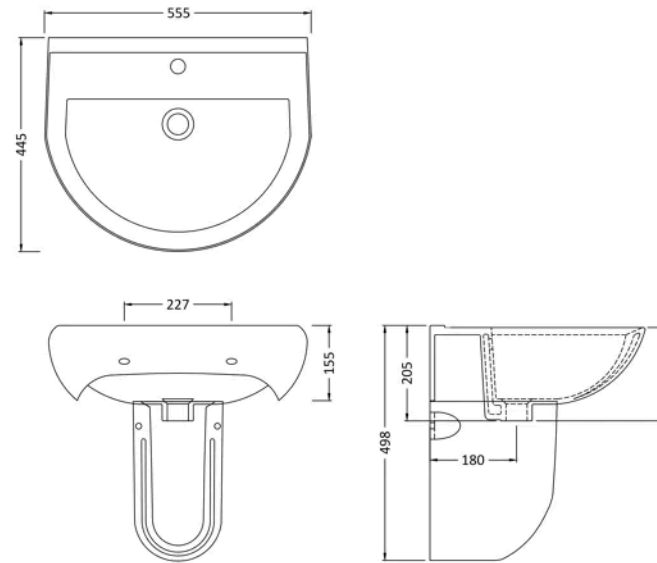

Sales Code: CIV004

Barcode: 5055275867501

Brand: nuie

Description: nuie 555mm 1 Tap Hole Semi Pedestal Basin

Product Dimensions

Product	498 x 555 x 445mm (H x W x D)
Nett Weight	0.1 kg
Packaged Weight	0.1 kg

Product Details

Country of Origin	China
Product Material	Vitreous China
Colour/Finish	White
Style	Contemporary
Fixings Included	No
Ce Certified	Yes
Inner Bowl Depth	260 mm
Inner Bowl Height	150 mm
Inner Bowl Width	470 mm
No. Of Tapholes	1
Number Of Bowls	1
Overflow Cover Included	No
Overflow Included	Yes
Tap Included	No
Waste Included	No

Sales Code: NCS202**Barcode:** 5060272820060**Brand:** nuie**Description:** nuie Ivo 1 Tap Hole 550mm Ceramic Basin

Technical Drawing Not Available

Product Dimensions

Product	205 x 540 x 445mm (H x W x D)
Packaged	210 x 590 x 480mm (H x W x D)
Nett Weight	13.7 kg
Packaged Weight	13.9 kg

Product Details

Country of Origin	China
Product Material	Vitreous China
Colour/Finish	White
Ce Certified	Yes
Inner Bowl Height	150 mm
No. Of Tapholes	1
Number Of Bowls	1

Sales Code: NCS207

Barcode: 5055275811252