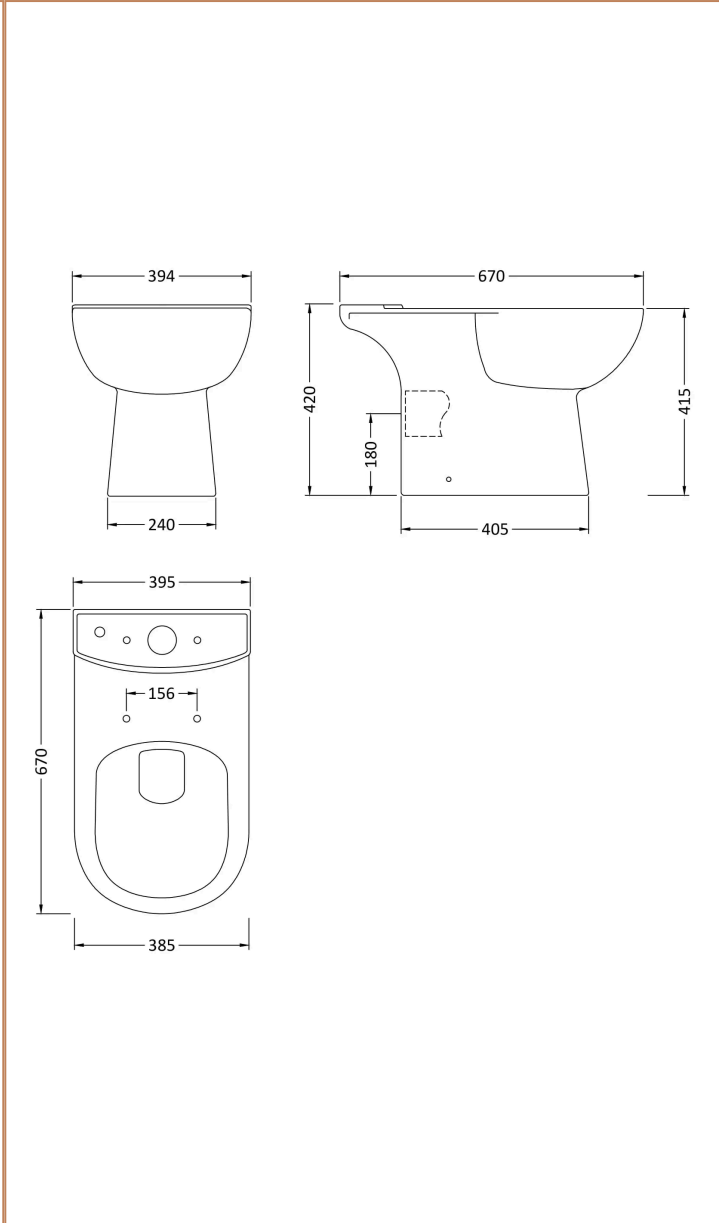

Sales Code: CLW002

Barcode: 5055275867433

Brand: nuie

Description: Nuie White Close Coupled Toilet

Product Dimensions

Product	825 x 395 x 670mm (H x W x D)
Nett Weight	0.1 kg
Packaged Weight	0.1 kg

Product Details

Country of Origin	China
Product Material	Vitreous China
Colour/Finish	White
Style	Contemporary
Includes Seat	No
Pan Type	Open To Wall

Sales Code: NCA620

Barcode: 5055369069279

Brand: nuie

Description: Lawton New Pan

Product Dimensions

Product	420 x 395 x 670mm (H x W x D)
Packaged	450 x 405 x 680mm (H x W x D)
Nett Weight	26.5 kg
Packaged Weight	27 kg

Product Details

Country of Origin	China
Product Material	Vitreous China
Colour/Finish	White

Sales Code: NCA621

Barcode: 5055369069286

Brand: nuie

Description: Lawton New Cistern

Product Dimensions

Product	405 x 395 x 142mm (H x W x D)
Packaged	420 x 160 x 450mm (H x W x D)
Nett Weight	13.8 kg
Packaged Weight	14 kg