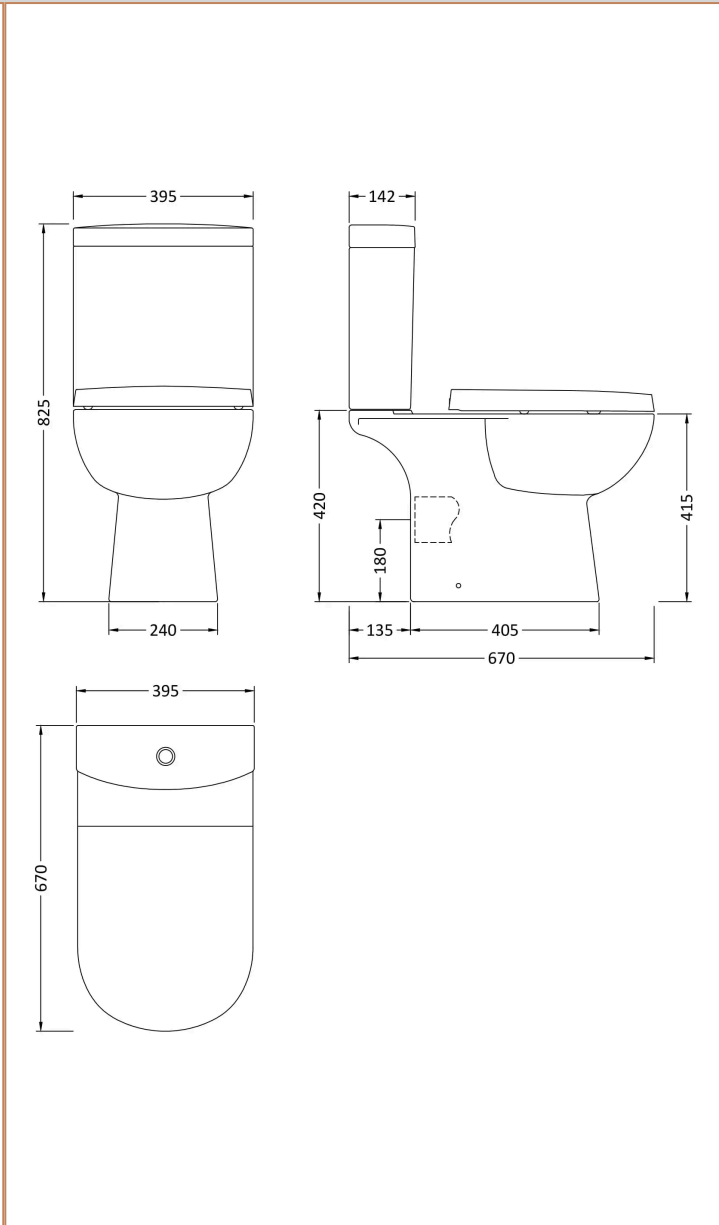

Sales Code: CLW002

Barcode: 5055275867433

Brand: nuie

Description: Nuie White Close Coupled Toilet

Product Dimensions

Product	825 x 395 x 670mm (H x W x D)
Nett Weight	0.1 kg
Packaged Weight	0.1 kg

Product Details

Country of Origin	China
Product Material	Vitreous China
Colour/Finish	White
Style	Contemporary
Includes Seat	No
Pan Type	Open To Wall

Sales Code: NCA620

Barcode: 5055369069279

Brand: nuie

Description: Lawton New Pan

Product Dimensions

Product	420 x 395 x 670mm (H x W x D)
Packaged	450 x 405 x 680mm (H x W x D)
Nett Weight	26.5 kg
Packaged Weight	27 kg

Product Details

Country of Origin	China
Product Material	Vitreous China
Colour/Finish	White

Sales Code: NCA621

Barcode: 5055369069286

Brand: nuie

Description: Lawton New Cistern

Product Dimensions

Product	405 x 395 x 142mm (H x W x D)
Packaged	420 x 160 x 450mm (H x W x D)
Nett Weight	13.8 kg
Packaged Weight	14 kg