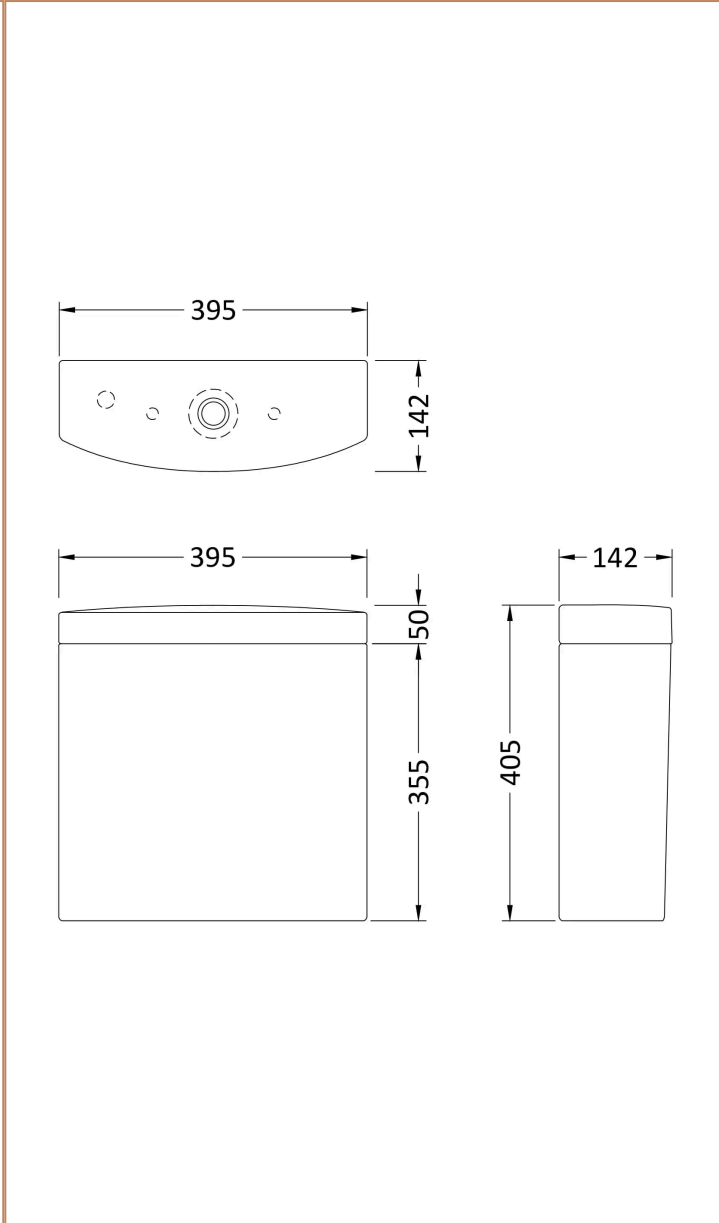

Sales Code: CLW002

Barcode: 5055275867433

Brand: nuie

Description: Nuie White Close Coupled Toilet

Product Dimensions

Product	825 x 395 x 670mm (H x W x D)
Nett Weight	0.1 kg
Packaged Weight	0.1 kg

Product Details

Product Dimensions

Product	420 x 395 x 670mm (H x W x D)
Packaged	450 x 405 x 680mm (H x W x D)
Nett Weight	26.5 kg
Packaged Weight	27 kg

Product Details

Country of Origin	China
Product Material	Vitreous China
Colour/Finish	White

Sales Code: NCA621

Barcode: 5055369069286

Brand: nuie

Description: Lawton New Cistern

Product Dimensions

Product	405 x 395 x 142mm (H x W x D)
Packaged	420 x 160 x 450mm (H x W x D)
Nett Weight	13.8 kg
Packaged Weight	14 kg