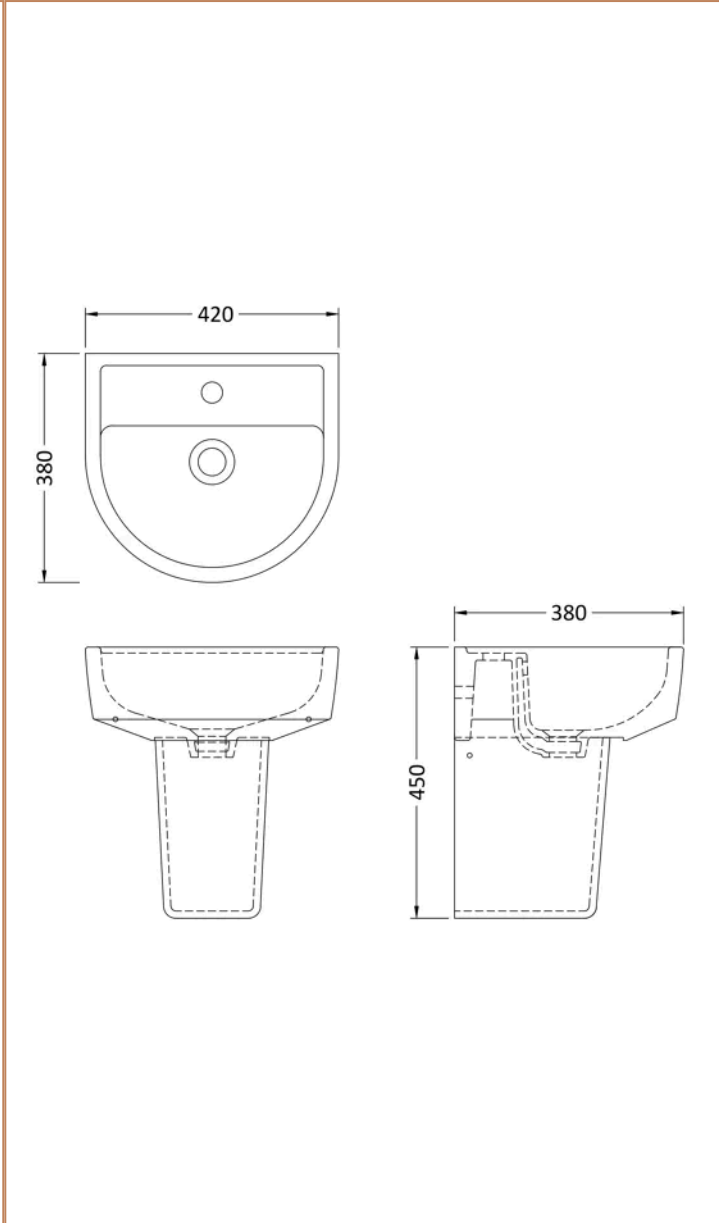

Sales Code: CMA004

Barcode: 5055275867457

Brand: Hudson Reed

Description: Hudson Reed Luna 420mm Basin & Semi Pedestal With Fixings & Overflow

Product Dimensions

Product	450 x 420 x 380mm (H x W x D)
Nett Weight	0.1 kg
Packaged Weight	0.1 kg

Product Details

Country of Origin	China
Product Material	Vitreous China
Colour/Finish	White
Style	Contemporary
Fixings Included	Yes
Ce Certified	Yes
Inner Bowl Depth	230 mm
Inner Bowl Height	130 mm
Inner Bowl Width	360 mm
No. Of Tapholes	1
Number Of Bowls	1
Overflow Cover Included	No
Overflow Included	Yes
Tap Included	No
Waste Included	No

Sales Code: ACC020**Barcode:** 5055369081806**Brand:** nuie Lux**Description:** Chrome Basin Fixing Bolts (Pair)**Product Dimensions**

Packaged	20 x 120 x 150mm (H x W x D)
Nett Weight	0.6 kg
Packaged Weight	0.6 kg

Product Dimensions

Product	183 x 420 x 380mm (H x W x D)
Packaged	200 x 440 x 400mm (H x W x D)
Nett Weight	10.3 kg
Packaged Weight	10.5 kg

Product Details

Country of Origin	China
Product Material	Vitreous China
Colour/Finish	White
Style	Contemporary
Fixings Included	No
Ce Certified	Yes
Inner Bowl Height	130 mm
No. Of Tapholes	1
Number Of Bowls	1
Waste Included	No