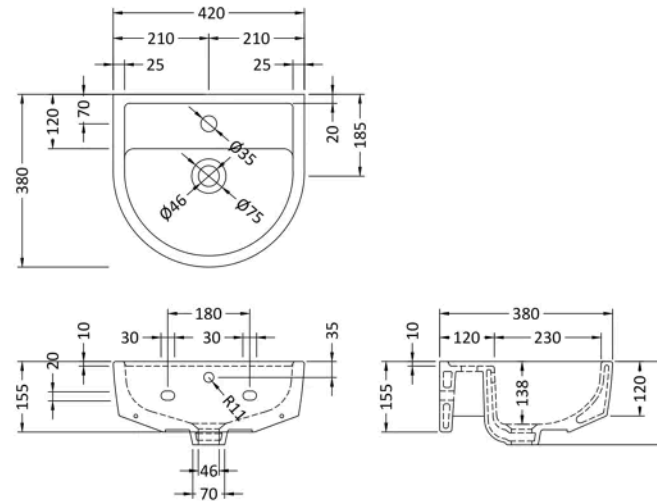

Product Details

Country of Origin	China
Product Material	Vitreous China
Colour/Finish	White
Style	Contemporary
Fixings Included	Yes
Ce Certified	Yes
Inner Bowl Depth	230 mm
Inner Bowl Height	130 mm
Inner Bowl Width	360 mm
No. Of Tapholes	1
Number Of Bowls	1
Overflow Cover Included	No
Overflow Included	Yes
Tap Included	No
Waste Included	No

Sales Code: ACC020**Barcode:** 5055369081806**Brand:** nuie Lux**Description:** Chrome Basin Fixing Bolts (Pair)**Product Dimensions**

Packaged	20 x 120 x 150mm (H x W x D)
Nett Weight	0.6 kg
Packaged Weight	0.6 kg

Product Dimensions

Product	183 x 420 x 380mm (H x W x D)
Packaged	200 x 440 x 400mm (H x W x D)
Nett Weight	10.3 kg
Packaged Weight	10.5 kg

Product Details

Country of Origin	China
Product Material	Vitreous China
Colour/Finish	White
Style	Contemporary
Fixings Included	No
Ce Certified	Yes
Inner Bowl Height	130 mm
No. Of Tapholes	1
Number Of Bowls	1
Waste Included	No

Sales Code: NCH407

Barcode: 5055369043309

Brand: nuie

Description: 295mm Contemporary Semi Pedestal

Product Dimensions

Product	295 x 190 x 258mm (H x W x D)
Packaged	330 x 230 x 300mm (H x W x D)
Nett Weight	7.3 kg
Packaged Weight	7.5 kg