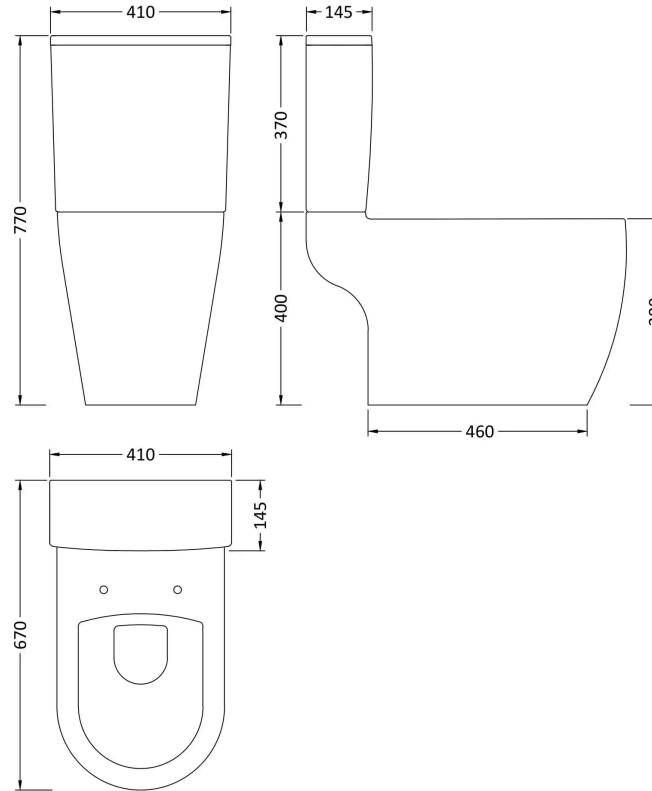

Sales Code: CPV005

Barcode: 5055275867396

Brand: nuie

Description: Nuie Provost Semi Flush to Wall Toilet

Product Dimensions

Product	770 x 410 x 670mm (H x W x D)
Nett Weight	0.1 kg
Packaged Weight	0.1 kg

Product Details

Country of Origin	China
Product Material	Vitreous China
Colour/Finish	White
Style	Contemporary
Includes Seat	No
Pan Type	Open To Wall

Sales Code: NCH400**Barcode:** 5055369029235**Brand:** nuie**Description:** Provost Pan

Technical Drawing Not Available

Product Dimensions

Product	400 x 380 x 670mm (H x W x D)
Packaged	420 x 460 x 680mm (H x W x D)
Nett Weight	32.3 kg
Packaged Weight	32.8 kg

Product Details

Product Material	Vitreous China
Colour/Finish	White

Sales Code: NCH401**Barcode:** 5055369038541**Brand:** nuie**Description:** Provost Cistern

Technical Drawing Not Available

Product Dimensions

Product	370 x 410 x 145mm (H x W x D)
Packaged	410 x 420 x 160mm (H x W x D)
Nett Weight	13.8 kg
Packaged Weight	14 kg