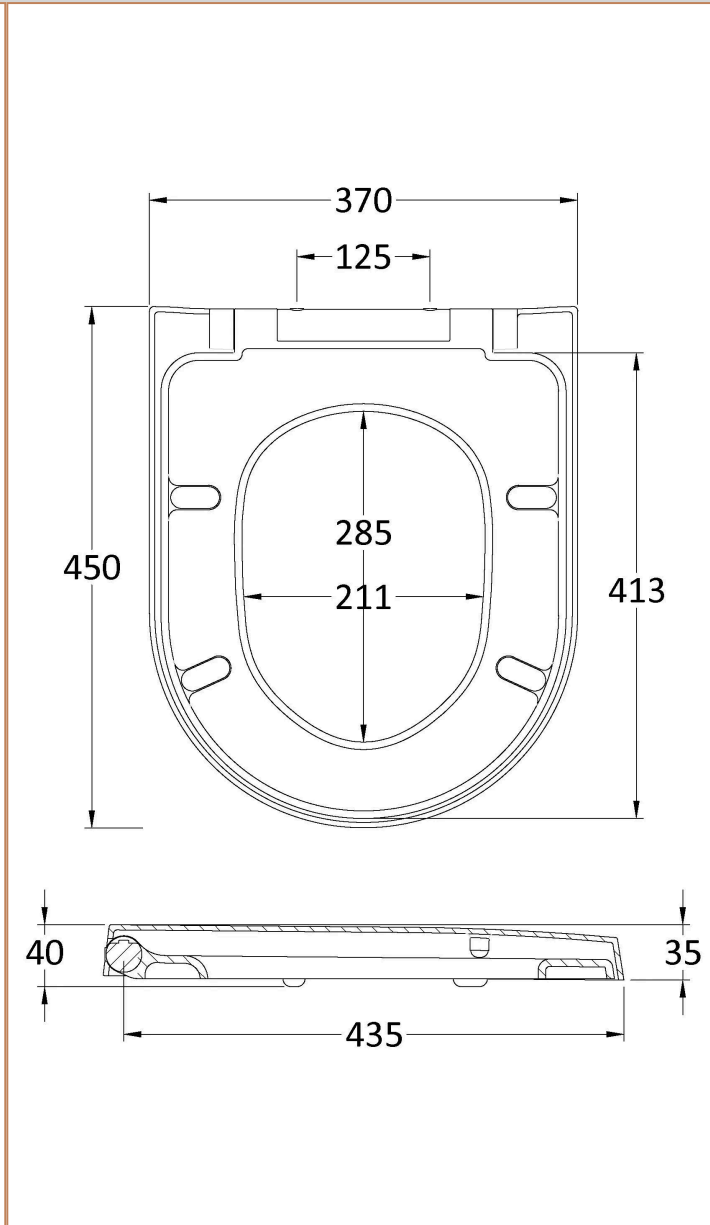

**Product Dimensions**

Product	405 x 380 x 670mm (H x W x D)
Packaged	450 x 400 x 680mm (H x W x D)
Nett Weight	24.5 kg
Packaged Weight	25 kg

**Product Details**

Country of Origin	China
Product Material	Vitreous China
Colour/Finish	White

### Product Details

Country of Origin	China
Product Material	Vitreous China
Colour/Finish	White
Style	Contemporary
Inner Bowl Height	140 mm
No. Of Tapholes	1
Number Of Bowls	1
Overflow Included	Yes
Tap Included	No
Waste Included	No

### Product Dimensions

Product	660 x 220 x 170mm (H x W x D)
Packaged	175 x 670 x 225mm (H x W x D)
Nett Weight	12.4 kg
Packaged Weight	12.6 kg

**Product Dimensions**

Product	40 x 370 x 450mm (H x W x D)
Packaged	60 x 380 x 465mm (H x W x D)
Outer Box	395mm (H)
Nett Weight	2.2 kg
Packaged Weight	2.34 kg

**Packaging Details**

Label Size (mm)	50 x 100
-----------------	----------