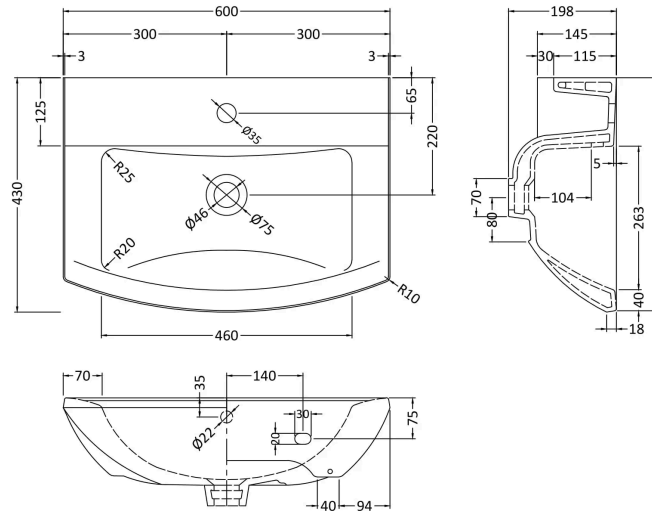

### Product Dimensions

Product	370 x 410 x 145mm (H x W x D)
Packaged	410 x 420 x 160mm (H x W x D)
Nett Weight	13.8 kg
Packaged Weight	14 kg

**Product Dimensions**

Product	405 x 380 x 670mm (H x W x D)
Packaged	450 x 400 x 680mm (H x W x D)
Nett Weight	24.5 kg
Packaged Weight	25 kg

**Product Details**

Country of Origin	China
Product Material	Vitreous China
Colour/Finish	White

### Product Dimensions

Product	198 x 600 x 430mm (H x W x D)
Packaged	210 x 630 x 480mm (H x W x D)
Nett Weight	16.9 kg
Packaged Weight	17.1 kg

### Product Details

Country of Origin	China
Product Material	Vitreous China
Colour/Finish	White
Style	Contemporary
Inner Bowl Height	140 mm
No. Of Tapholes	1
Number Of Bowls	1
Overflow Included	Yes
Tap Included	No
Waste Included	No