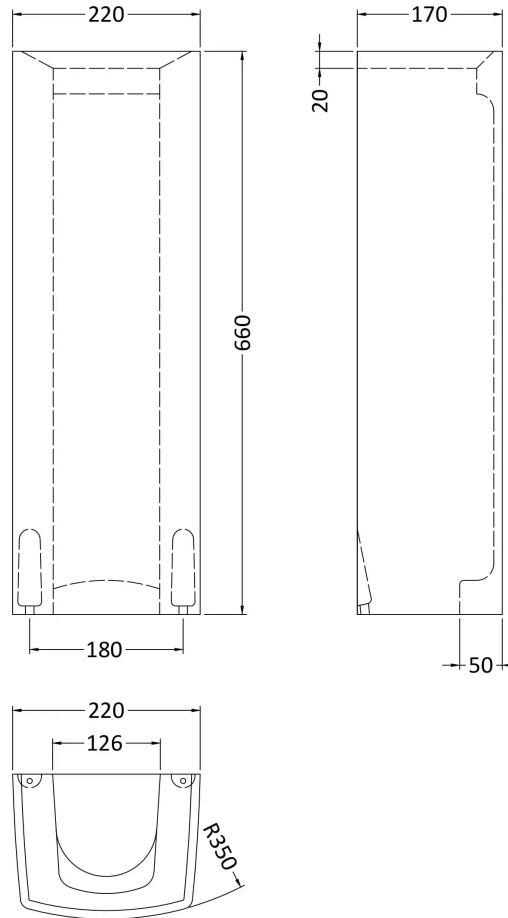

**Product Dimensions**

Product	405 x 380 x 670mm (H x W x D)
Packaged	450 x 400 x 680mm (H x W x D)
Nett Weight	24.5 kg
Packaged Weight	25 kg

**Product Details**

Country of Origin	China
Product Material	Vitreous China
Colour/Finish	White

### Product Dimensions

Product	198 x 600 x 430mm (H x W x D)
Packaged	210 x 630 x 480mm (H x W x D)
Nett Weight	16.9 kg
Packaged Weight	17.1 kg

### Product Details

Country of Origin	China
Product Material	Vitreous China
Colour/Finish	White
Style	Contemporary
Inner Bowl Height	140 mm
No. Of Tapholes	1
Number Of Bowls	1
Overflow Included	Yes
Tap Included	No
Waste Included	No

### Product Dimensions

Product	660 x 220 x 170mm (H x W x D)
Packaged	175 x 670 x 225mm (H x W x D)
Nett Weight	12.4 kg
Packaged Weight	12.6 kg