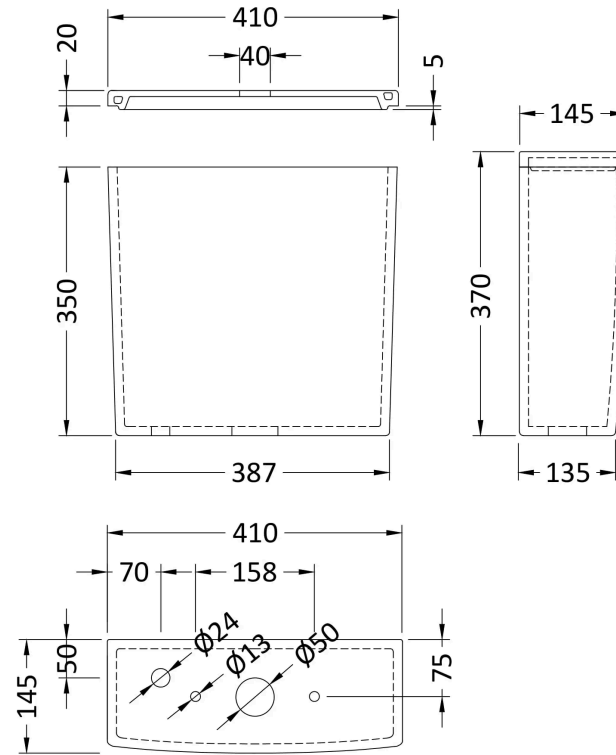

#### Product Dimensions

Product	810 x 400 x 655mm (H x W x D)
Nett Weight	58.23 kg
Packaged Weight	58.23 kg

### Product Dimensions

Product	370 x 410 x 145mm (H x W x D)
Packaged	410 x 420 x 160mm (H x W x D)
Nett Weight	13.8 kg
Packaged Weight	14 kg

**Product Dimensions**

Product	405 x 380 x 670mm (H x W x D)
Packaged	450 x 400 x 680mm (H x W x D)
Nett Weight	24.5 kg
Packaged Weight	25 kg

**Product Details**

Country of Origin	China
Product Material	Vitreous China
Colour/Finish	White

### Product Dimensions

Product	198 x 600 x 430mm (H x W x D)
Packaged	210 x 630 x 480mm (H x W x D)
Nett Weight	16.9 kg
Packaged Weight	17.1 kg