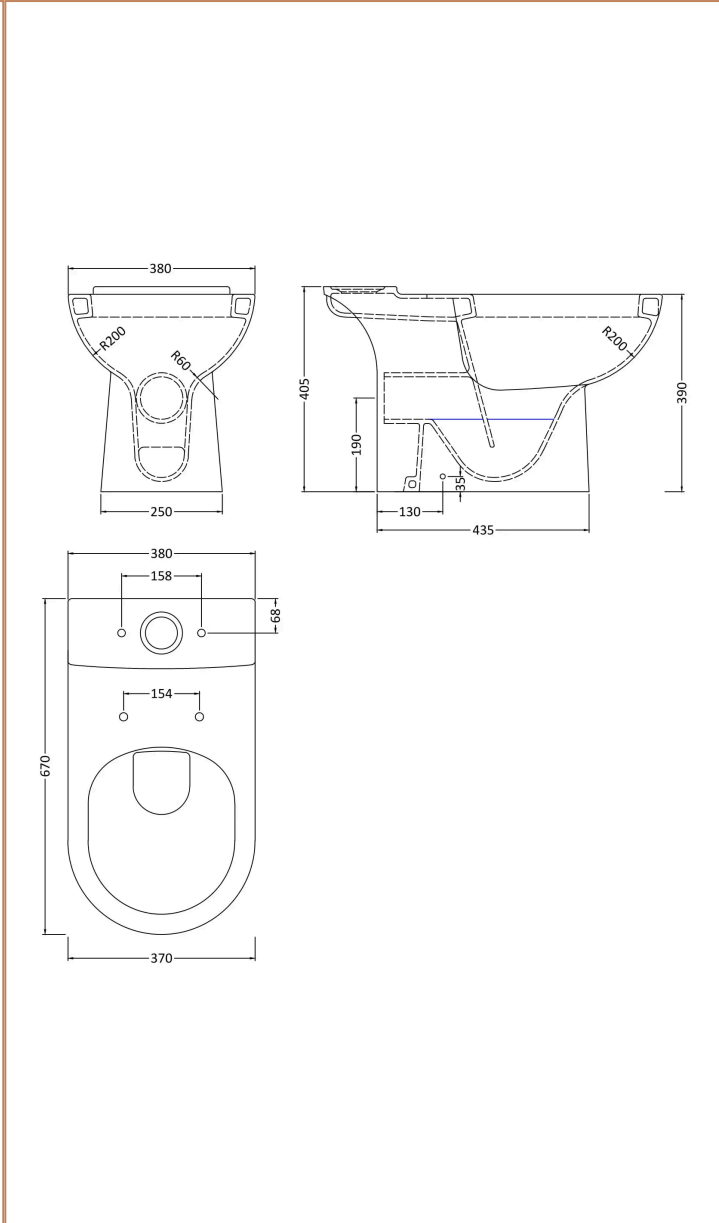

### Product Dimensions

Product	370 x 410 x 145mm (H x W x D)
Packaged	410 x 420 x 160mm (H x W x D)
Nett Weight	13.8 kg
Packaged Weight	14 kg

**Product Dimensions**

Product	405 x 380 x 670mm (H x W x D)
Packaged	450 x 400 x 680mm (H x W x D)
Nett Weight	24.5 kg
Packaged Weight	25 kg

**Product Details**

Country of Origin	China
Product Material	Vitreous China
Colour/Finish	White

### Product Dimensions

Product	198 x 600 x 430mm (H x W x D)
Packaged	210 x 630 x 480mm (H x W x D)
Nett Weight	16.9 kg
Packaged Weight	17.1 kg

### Product Details

Country of Origin	China
Product Material	Vitreous China
Colour/Finish	White
Style	Contemporary
Inner Bowl Height	140 mm
No. Of Tapholes	1
Number Of Bowls	1
Overflow Included	Yes
Tap Included	No
Waste Included	No