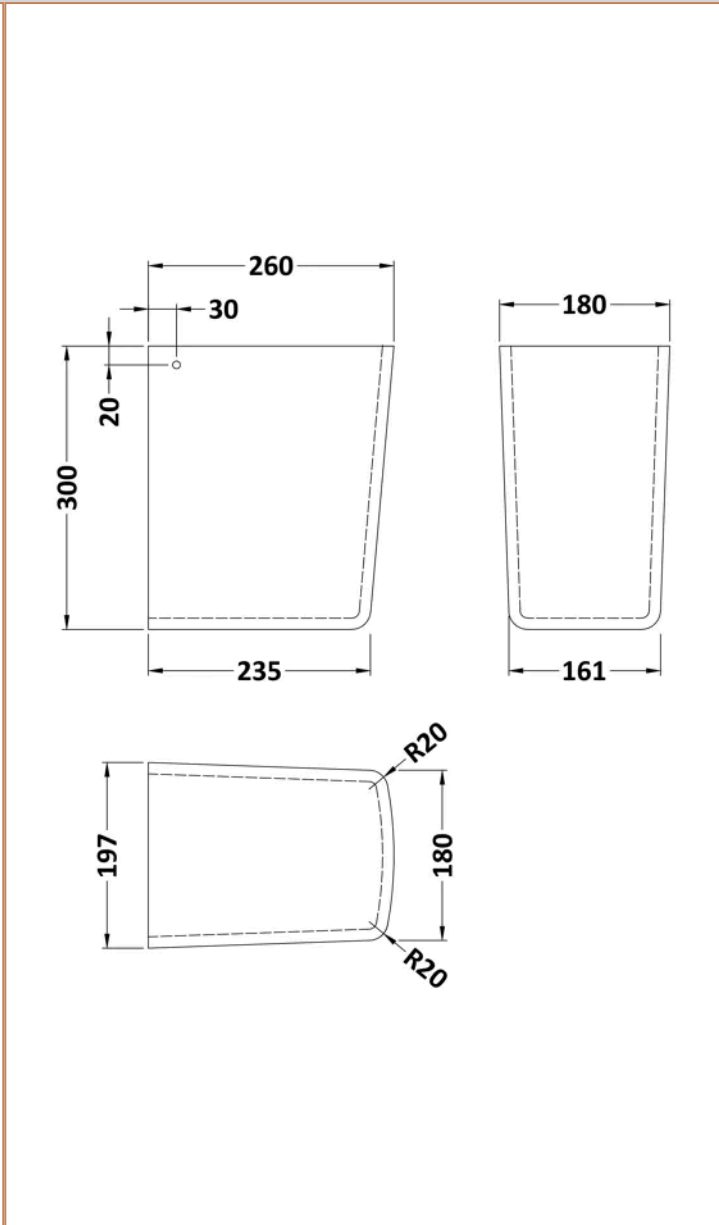

Product Details

Country of Origin	China
Product Material	Vitreous China
Colour/Finish	White
Style	Contemporary
Ce Certified	Yes
Inner Bowl Depth	225 mm
Inner Bowl Height	140 mm
Inner Bowl Width	500 mm
No. Of Tapholes	1
Number Of Bowls	1
Overflow Included	No
Tap Included	No
Waste Included	No

Sales Code: NCA204

Barcode: 5055369026227

Brand: nuie

Description: nuie Asselby 1 Tap Hole 500mm Ceramic Basin

Product Dimensions

Product	198 x 500 x 375mm (H x W x D)
Packaged	205 x 510 x 390mm (H x W x D)
Nett Weight	12.8 kg
Packaged Weight	13 kg

Product Details

Country of Origin	China
Product Material	Vitreous China
Colour/Finish	White
Style	Contemporary
Ce Certified	Yes
Inner Bowl Height	140 mm
No. Of Tapholes	1
Number Of Bowls	1
Overflow Included	Yes
Tap Included	No
Waste Included	No

Sales Code: NCH107

Barcode: 5055369070039

Brand: nuie

Description: nuie Bliss White Contemporary Semi Pedestal

Product Dimensions

Product	300 x 197 x 260mm (H x W x D)
Packaged	315 x 220 x 275mm (H x W x D)
Nett Weight	7.6 kg
Packaged Weight	7.8 kg