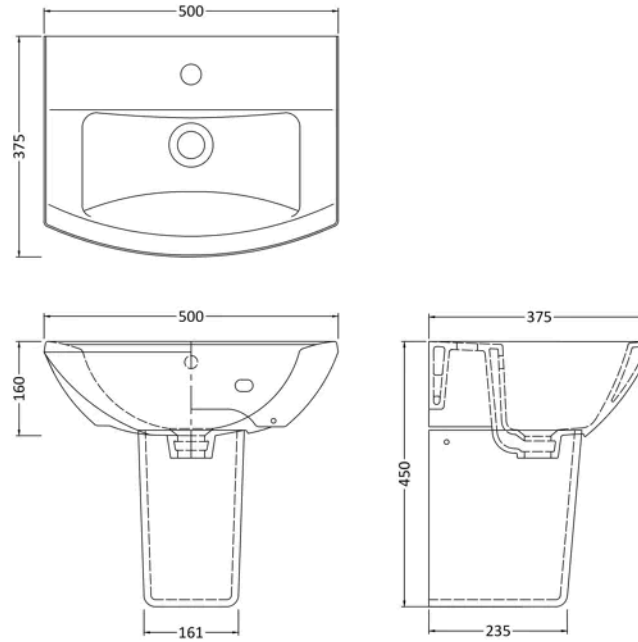

Sales Code: CSS003

Barcode: 5055275866887

Brand: nuie

Description: nuie Asselby 1 Tap Hole 500mm Ceramic Basin & Semi Pedestal

Product Dimensions

Product	450 x 500 x 375mm (H x W x D)
Packaged	550 x 550 x 550mm (H x W x D)
Nett Weight	0.1 kg
Packaged Weight	0.1 kg

Product Details

Country of Origin	China
Product Material	Vitreous China
Colour/Finish	White
Style	Contemporary
Ce Certified	Yes
Inner Bowl Depth	225 mm
Inner Bowl Height	140 mm
Inner Bowl Width	500 mm
No. Of Tapholes	1
Number Of Bowls	1
Overflow Included	No
Tap Included	No
Waste Included	No

Sales Code: NCA204

Barcode: 5055369026227

Brand: nuie

Description: nuie Asselby 1 Tap Hole 500mm Ceramic Basin

Product Dimensions

Product	198 x 500 x 375mm (H x W x D)
Packaged	205 x 510 x 390mm (H x W x D)
Nett Weight	12.8 kg
Packaged Weight	13 kg

Product Details

Country of Origin	China
Product Material	Vitreous China
Colour/Finish	White
Style	Contemporary
Ce Certified	Yes
Inner Bowl Height	140 mm
No. Of Tapholes	1
Number Of Bowls	1
Overflow Included	Yes
Tap Included	No
Waste Included	No