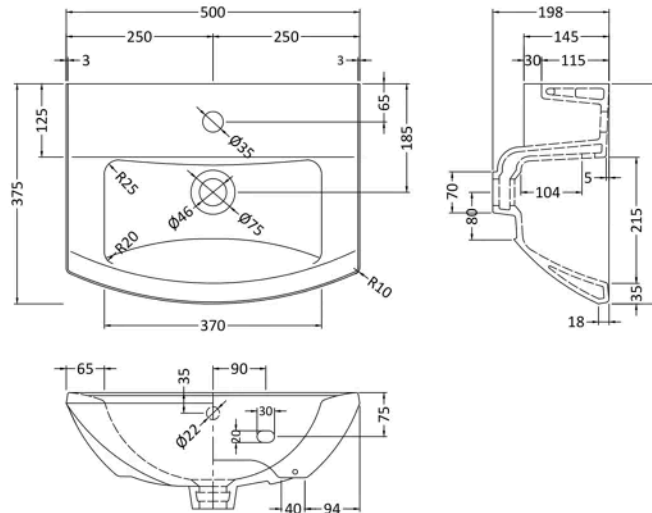

Sales Code: CSS003

Barcode: 5055275866887

Brand: nuie

Description: nuie Asselby 1 Tap Hole 500mm Ceramic Basin & Semi Pedestal

Product Dimensions

Product	450 x 500 x 375mm (H x W x D)
Packaged	550 x 550 x 550mm (H x W x D)
Nett Weight	0.1 kg
Packaged Weight	0.1 kg

Product Details

Country of Origin	China
Product Material	Vitreous China
Colour/Finish	White
Style	Contemporary
Ce Certified	Yes
Inner Bowl Depth	225 mm
Inner Bowl Height	140 mm
Inner Bowl Width	500 mm
No. Of Tapholes	1
Number Of Bowls	1
Overflow Included	No
Tap Included	No
Waste Included	No

Sales Code: NCA204

Barcode: 5055369026227

Brand: nuie

Description: nuie Asselby 1 Tap Hole 500mm Ceramic Basin

Product Dimensions

Product	198 x 500 x 375mm (H x W x D)
Packaged	205 x 510 x 390mm (H x W x D)
Nett Weight	12.8 kg
Packaged Weight	13 kg

Product Details

Country of Origin	China
Product Material	Vitreous China
Colour/Finish	White
Style	Contemporary
Ce Certified	Yes
Inner Bowl Height	140 mm
No. Of Tapholes	1
Number Of Bowls	1
Overflow Included	Yes
Tap Included	No
Waste Included	No