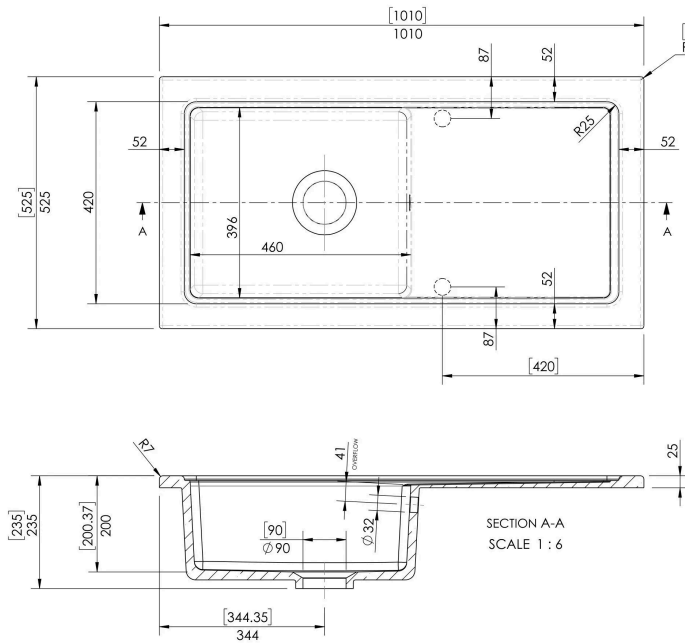

**Sales Code:** CT11TF1010

**Barcode:** 5056678418390

**Brand:** nuie

**Description:** Counter Top Sink Single Bowl 1010mm x 525mm

### Product Dimensions

Product	235 x 1010 x 525mm (H x W x D)
Packaged	240 x 1100 x 510mm (H x W x D)
Nett Weight	27.5 kg
Packaged Weight	28 kg

### Product Details

Country of Origin	United Arab Emirates
Product Material	Fireclay
Colour/Finish	White
Style	Traditional
Inner Bowl Depth	396 mm
Inner Bowl Height	200 mm
Inner Bowl Width	460 mm
No. Of Tapholes	No Tapholes
Number Of Bowls	1
Overflow Included	Yes
Sink Thickness	22 mm
Tap Included	No
Waste Included	No