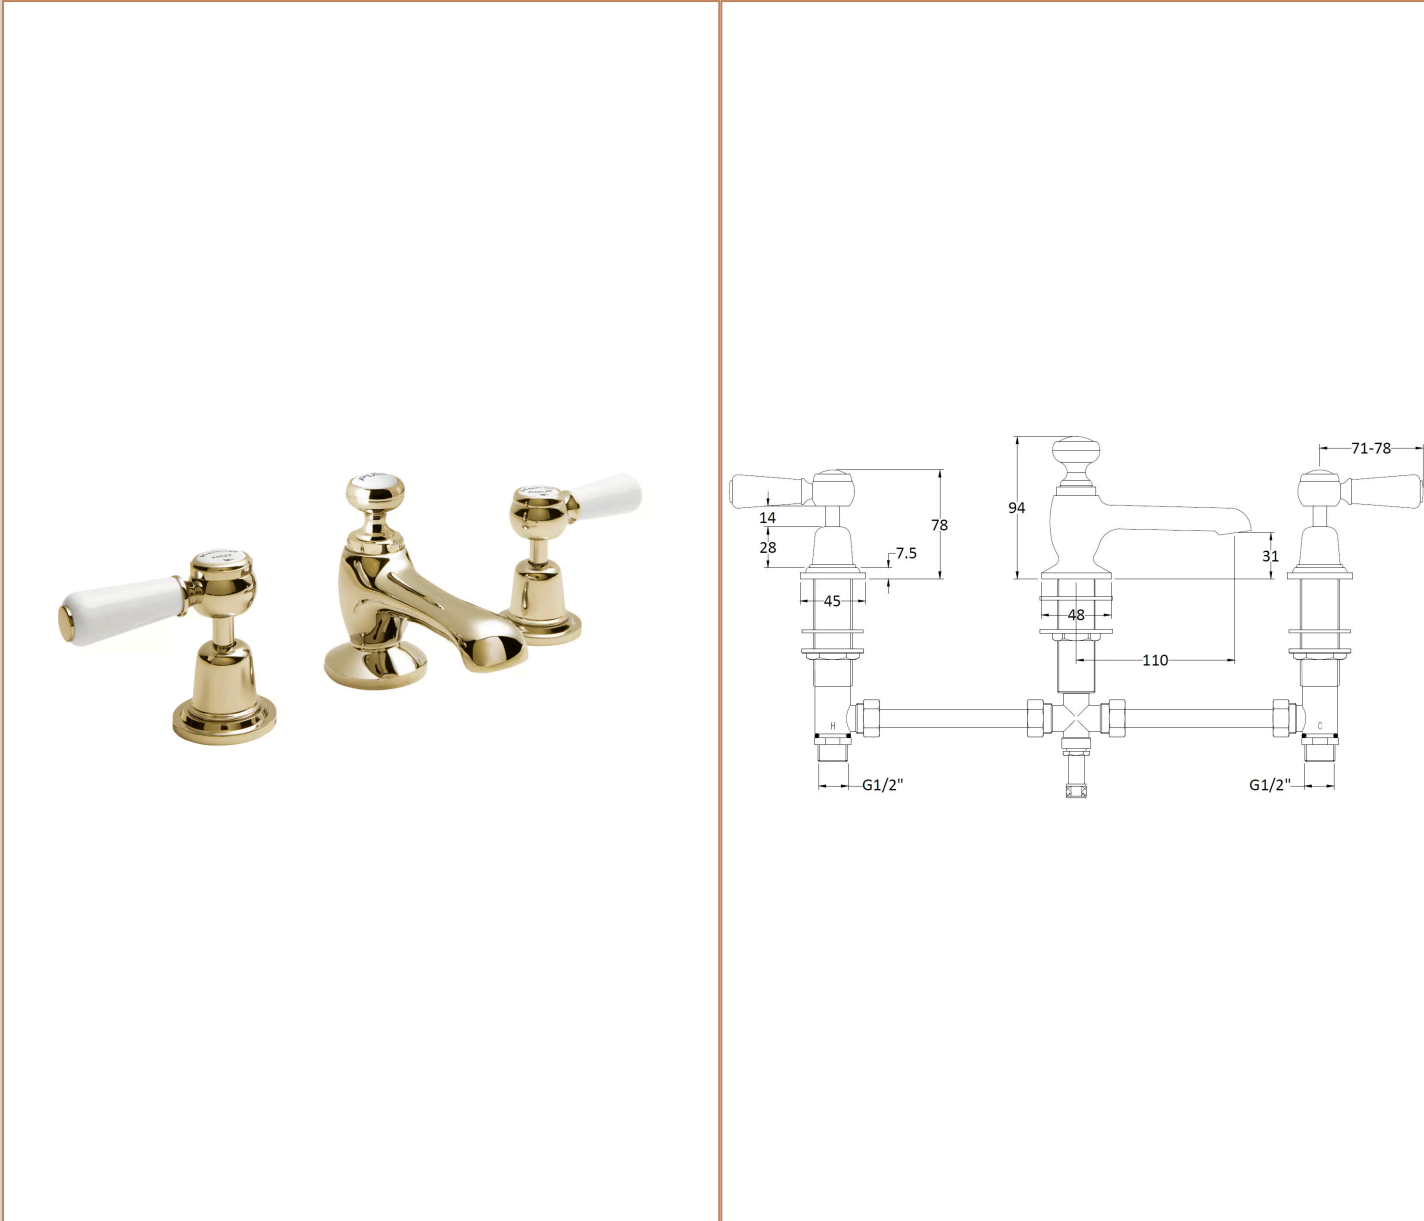

Sales Code: CTB125G

Barcode: 5056462641782

Brand: BC Sanitan

Description: Victrion Deck Mounted Lever 3 Tap Hole Basin Mixer Tap

Product Dimensions

Product	94 x 246 x 140mm (H x W x D)
Packaged	75 x 150 x 430mm (H x W x D)
Outer Box	495 x 555 x 290mm (H x W x D)
Nett Weight	3 kg
Packaged Weight	3 kg

Packaging Details

Label Size (mm)	50 x 100
Label Colour	White
Label Qty	1.0000

Product Details

Country of Origin	China
Product Material	Brass
Control Type	Manual
Waste Type	Pop-Up
WRAS Approved	No
Valve/Cartridge Type	1/4 Turn Ceramic Disc
Colour/Finish	Gold
Mount Type	Deck
Style	Traditional
Handle Type	Lever
TMV2 Approved	No
TMV3 Approved	No
Min Operating Pressure	0.1 Bar
Minimum Operation Pressure	0 Bar
Tap Spout Height	31 mm
Tap Spout Projection	110 mm
Valve / Cartridge Type	1/4 Turn Ceramic Disc
Waste Included	Yes