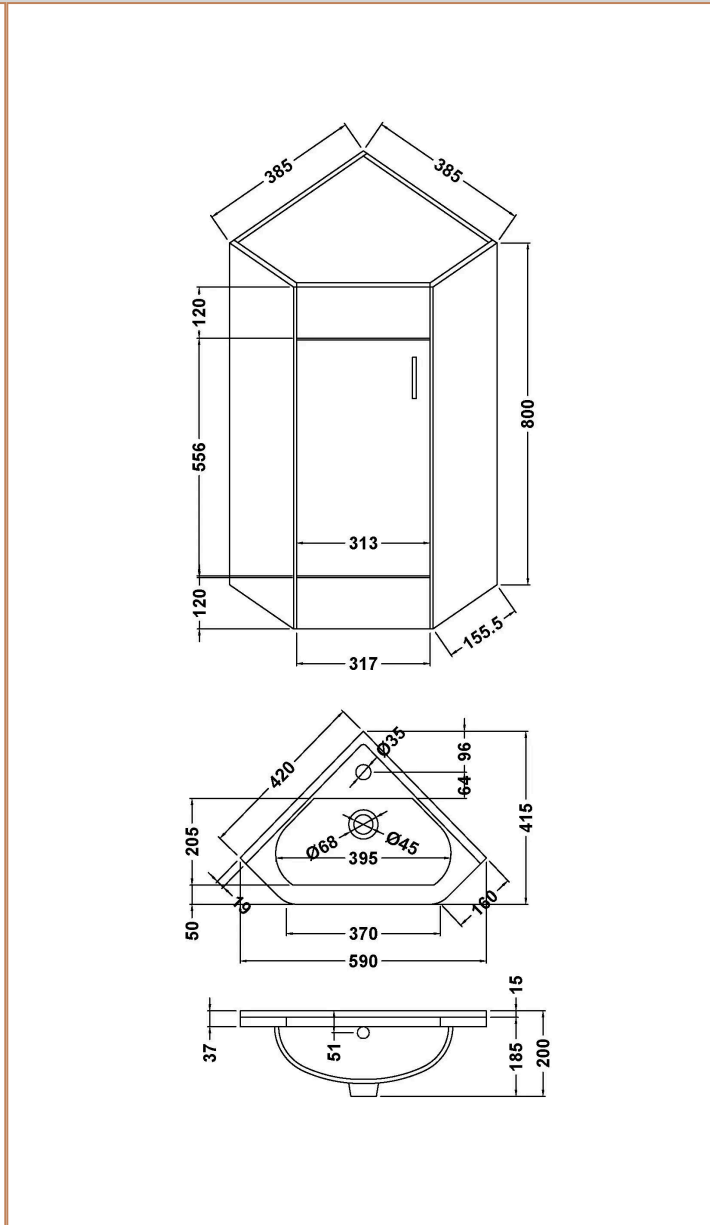

Sales Code: CU001

Barcode: 5055369016747

Brand: nuie

Description: Nuie Mayford Floor Standing Single Door Corner Vanity Unit with Ceramic Basin

Product Dimensions

Product	800 x 555 x 395mm (H x W x D)
Packaged	830 x 400 x 410mm (H x W x D)
Nett Weight	24.15 kg
Packaged Weight	24.15 kg

Product Details

Country of Origin	China
Product Material	Mdf Vinyl Smooth Matt
Colour/Finish	Gloss White
Mount Type	Floor
Style	Contemporary
Handle Type	D Shape
Construction Method	Cam & Wood Dowel
Construction Type	Rigid
Fsc Certified	Yes
Handles Included	Yes
Inner Bowl Height	100 mm
Leg Set Included	No
Legs Included	No
Material Thickness	16 mm
No. Doors	1
No. Of Tapholes	1
No. Shelves	1
Number Of Bowls	1
Number Of Shelves	1
Overflow Included	Yes
Tap Included	No
Waste Included	No
Waste Shroud	No