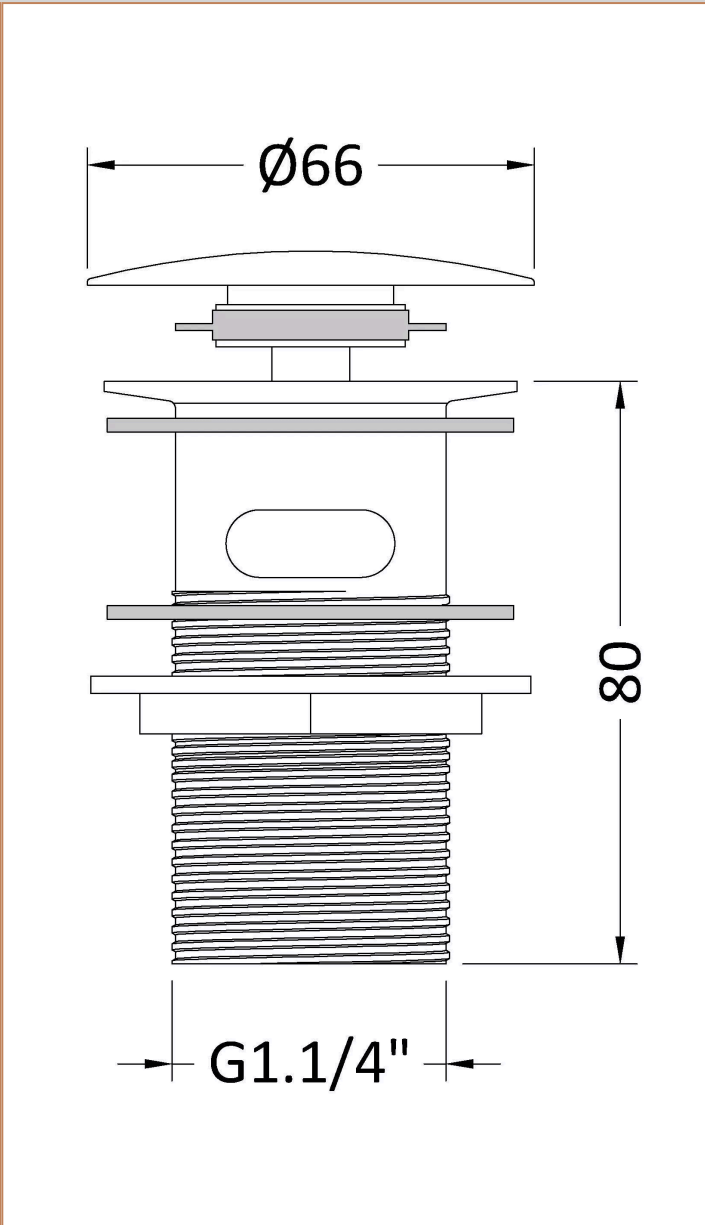

**Sales Code:** E328

**Barcode:** 5055369004263

**Brand:** nuie

**Description:** Nuie Push Button Basin Waste

**Product Dimensions**

Product	82 x 61 x 61mm (H x W x D)
Packaged	68 x 68 x 103mm (H x W x D)
Nett Weight	0.29 kg
Packaged Weight	0.4 kg

**Product Details**

Country of Origin	China
Product Material	Brass
Waste Type	Push Button
Colour/Finish	Chrome
Style	Contemporary
Waste Shape	Round