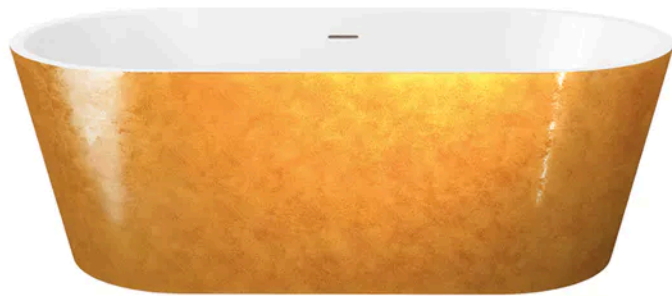

Sales Code: EA102CO

Barcode: 5056474516870

Brand: Elementa

Description: Elementa 1695mm Copper Effect Freestanding Bath With Waste

Product Dimensions

Product	580 x 795 x 1695mm (H x W x L)
Packaged	620 x 830 x 1730mm (H x W x D)
Nett Weight	50 kg
Packaged Weight	50 kg

Product Details

Volume	248 Litre
Country of Origin	China
Product Material	Acrylic
Colour/Finish	Copper
Style	Contemporary
Bath Panel Included	No
Displaced Capacity	178 Litre
Hydrotherapy System	No
Includes Grips	No
No. Of Tapholes	No Tapholes
Overflow Included	Yes
Tap Included	No
Waste Included	Yes