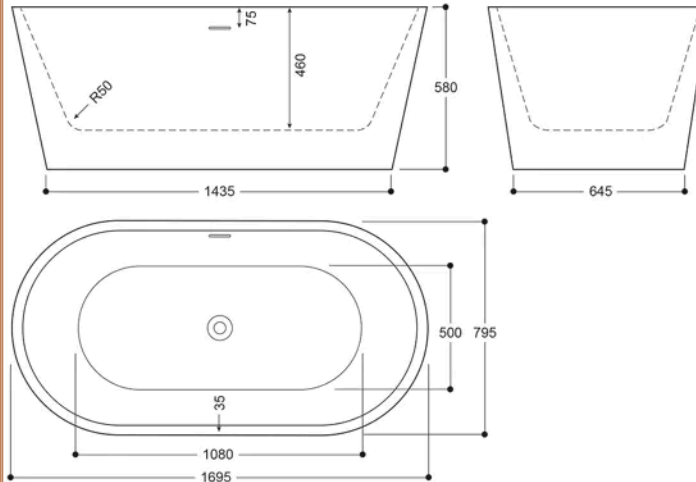

Sales Code: EA102CO

Barcode: 5056474516870

Brand: Elementa

Description: Elementa 1695mm Copper Effect Freestanding Bath With Waste

Product Dimensions

Product	580 x 795 x 1695mm (H x W x L)
Packaged	620 x 830 x 1730mm (H x W x D)
Nett Weight	50 kg
Packaged Weight	50 kg

Product Details

Volume	248 Litre
Country of Origin	China
Product Material	Acrylic
Colour/Finish	Copper
Style	Contemporary
Bath Panel Included	No
Displaced Capacity	178 Litre
Hydrotherapy System	No
Includes Grips	No
No. Of Tapholes	No Tapholes
Overflow Included	Yes
Tap Included	No
Waste Included	Yes