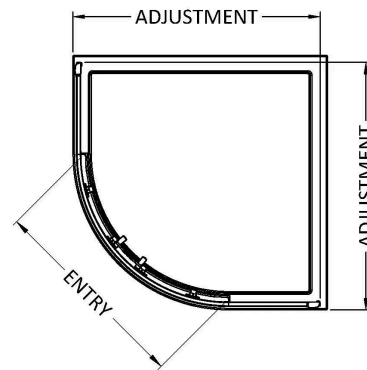

Sales Code: ENQU9BB

Barcode: 5056678496862

Brand: nuie Choice

Description: Ensky 1850 x 900mm Quadrant Shower Enclosure

Product Dimensions

Product	1850 x 880 x 880mm (H x W x D)
Packaged	1905 x 425 x 120mm (H x W x D)
Nett Weight	44.3 kg
Packaged Weight	44.8 kg

Packaging Details

Label Size (mm)	50 x 100
-----------------	----------

Product Details

Country of Origin	China
Product Material	Abs, Aluminium
Colour/Finish	Brushed Brass
Style	Contemporary
Handle Type	Square T Shape
Fixings Included	Yes
Easy Clean	No
Adjustment Max	895
Adjustment Min	877
Ce Certified	No
Declaration Of Performance	Yes
Easy Fit	Yes
Enclosure Design	Framed
Entry Width	555 mm
Frame Finish	Brushed Brass
Glass Thickness	6 mm
Handles Included	Yes
No. Doors	2
Radius	538 mm
Support Bar Included	No
Ukca Certified	No
Wheel Type	Dual Quick Release