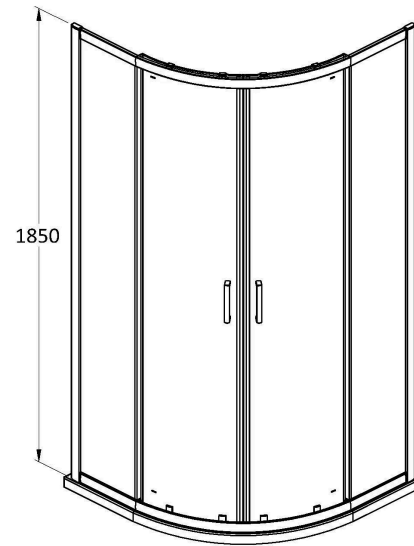

Sales Code: ENQU9BB

Barcode: 5056678496862

Brand: nuie Choice

Description: Ensky 1850 x 900mm Quadrant Shower Enclosure

Product Dimensions

Product	1850 x 880 x 880mm (H x W x D)
Packaged	1905 x 425 x 120mm (H x W x D)
Nett Weight	44.3 kg
Packaged Weight	44.8 kg

Packaging Details

Label Size (mm)	50 x 100
-----------------	----------

Product Details

Country of Origin	China
Product Material	Abs, Aluminium
Colour/Finish	Brushed Brass
Style	Contemporary
Handle Type	Square T Shape
Fixings Included	Yes
Easy Clean	No
Adjustment Max	895
Adjustment Min	877
Ce Certified	No
Declaration Of Performance	Yes
Easy Fit	Yes
Enclosure Design	Framed
Entry Width	555 mm
Frame Finish	Brushed Brass
Glass Thickness	6 mm
Handles Included	Yes
No. Doors	2
Radius	538 mm
Support Bar Included	No
Ukca Certified	No
Wheel Type	Dual Quick Release