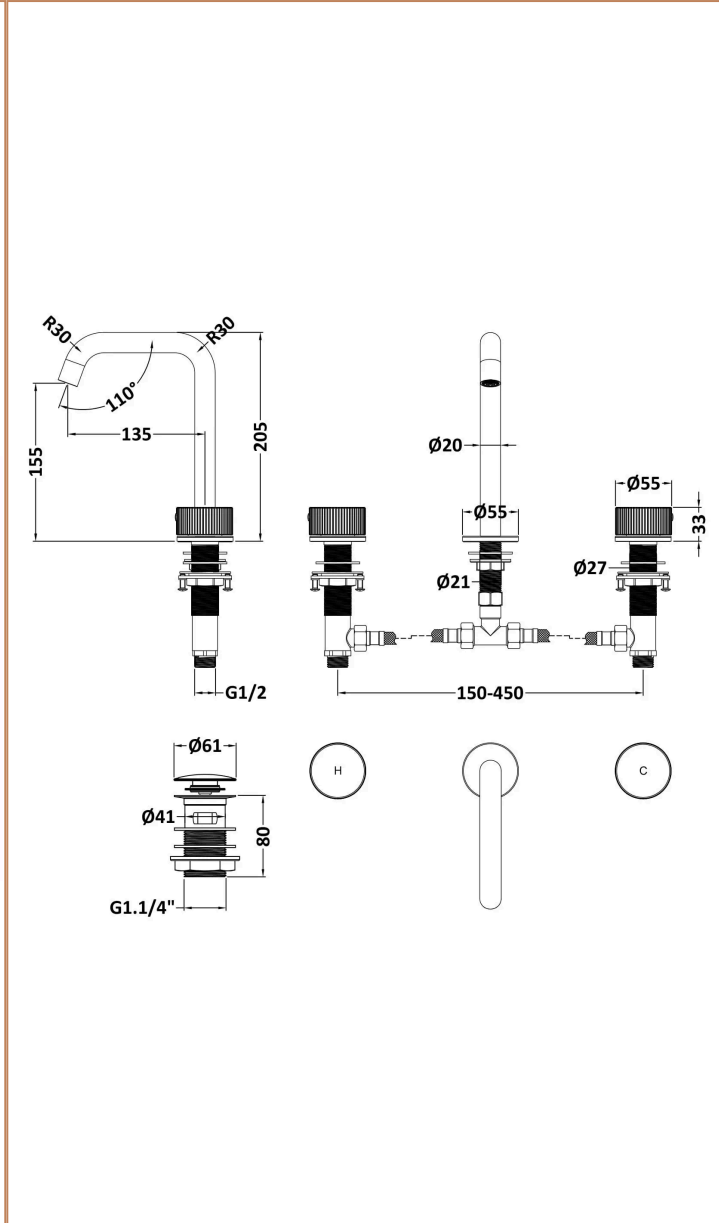

**Sales Code:** ESK837P

**Barcode:** 5056817754082

**Brand:** nuie Lux

**Description:** Esker 3 Tap Hole Basin Mixer (P Spout) With Push Button Waste

### Product Dimensions

Product	160 x 250 x 147mm (H x W x D)
Packaged	155 x 245 x 270mm (H x W x D)
Nett Weight	1.95 kg
Packaged Weight	1.95 kg

### Packaging Details

Label Size (mm)	50 x 100
Label Colour	White
Label Qty	1.0000

### Product Details

Country of Origin	China
Product Material	Brass, Plastic
Control Type	Manual
Waste Type	Push Button
WRAS Approved	No
Valve/Cartridge Type	1/4 Turn
Colour/Finish	Brushed Brass
Mount Type	Deck
Style	Contemporary
Handle Type	Lever/Round
TMV2 Approved	No
TMV3 Approved	No
Pipe Size	1/2"
Min Operating Pressure	0.2 Bar
Minimum Operation Pressure	0 Bar
Tap Spout Height	145 mm
Tap Spout Projection	110 mm
Tap Tails Included	Yes
Valve / Cartridge Type	1/4 Turn
Waste Included	Yes