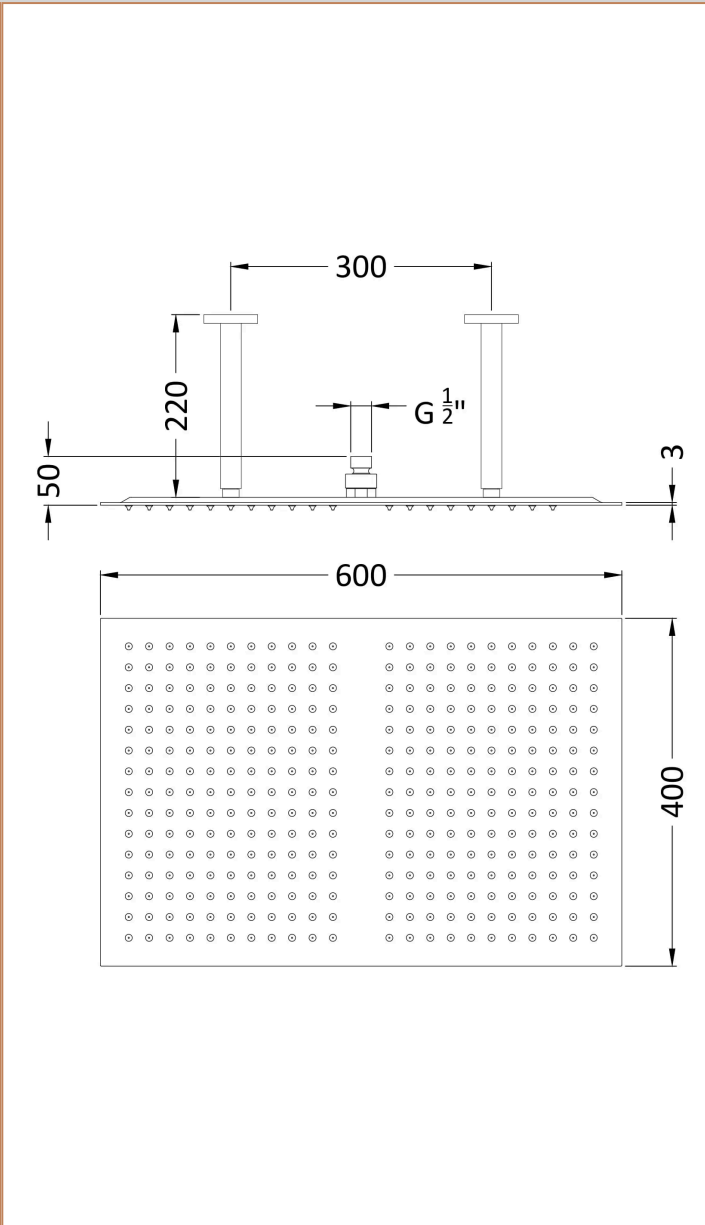

Sales Code: HEAD66

Barcode: 5055369021307

Brand: Hudson Reed

Description: Fixed Shower Heads Ceiling-Mounted Fixed Head

Product Dimensions

Product	220 x 400 x 600mm (H x W x D)
Packaged	115 x 520 x 700mm (H x W x D)
Nett Weight	7.8 kg
Packaged Weight	7.8 kg

Packaging Details

Label Size (mm)	50 x 100
Label Colour	White
Label Qty	2.0000

Product Details

Country of Origin	China
Product Material	Stainless Steel
Control Type	Not Applicable
WRAS Approved	No
Colour/Finish	Chrome
Mount Type	Surface/Wall
Style	Contemporary
Easy Clean	Yes
TMV2 Approved	No
TMV3 Approved	No
Handset Included	No
Head Included	Yes
Min Operating Pressure	0.5 Bar
Minimum Operation Pressure	1 Bar
Outlet Elbow Supplied	No