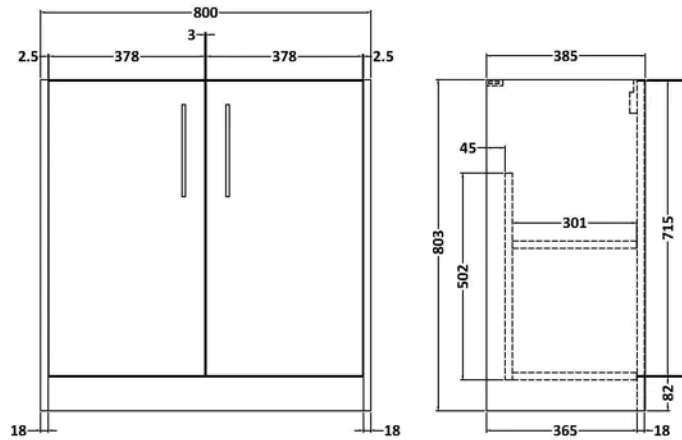

Product Details

Country of Origin	United Kingdom
Product Material	Mfc Textured Woodgrain
Colour/Finish	Graphite Grey Woodgrain
Mount Type	Floor
Style	Contemporary
Handle Type	D Shape
Construction Method	Cam & Wood Dowel
Construction Type	Rigid
Fsc Certified	Yes
Handles Included	Yes
Inner Bowl Height	125 mm
Leg Set Included	No
Legs Included	No
Material Thickness	18 mm
No. Doors	2
No. Of Tapholes	1
No. Shelves	1
Number Of Bowls	1
Number Of Shelves	1
Overflow Included	Yes
Tap Included	No
Waste Included	No

Sales Code: NPF2205

Barcode: 5056462656991

Brand: Hudson Reed

Description: Hudson Reed Juno 800mm 2-Door Floor Standing Vanity Unit

Product Dimensions

Product	803 x 800 x 385mm (H x W x D)
Packaged	835 x 820 x 395mm (H x W x D)
Nett Weight	26.5 kg
Packaged Weight	27 kg

Product Details

Country of Origin	United Kingdom
-------------------	----------------

Sales Code: NVM045

Barcode: 5056462620978

Brand: nuie

Description: 1 Tap Hole 800mm Curved Ceramic Basin

Product Dimensions

Product	160 x 810 x 440mm (H x W x D)
Packaged	190 x 830 x 415mm (H x W x D)
Nett Weight	15 kg
Packaged Weight	15.5 kg

Product Details

Country of Origin	China
Product Material	Vitreous China
Colour/Finish	White
Style	Contemporary
Ce Certified	Yes
Inner Bowl Height	125 mm
No. Of Tapholes	1
Number Of Bowls	1
Overflow Included	Yes
Tap Included	No
Waste Included	No