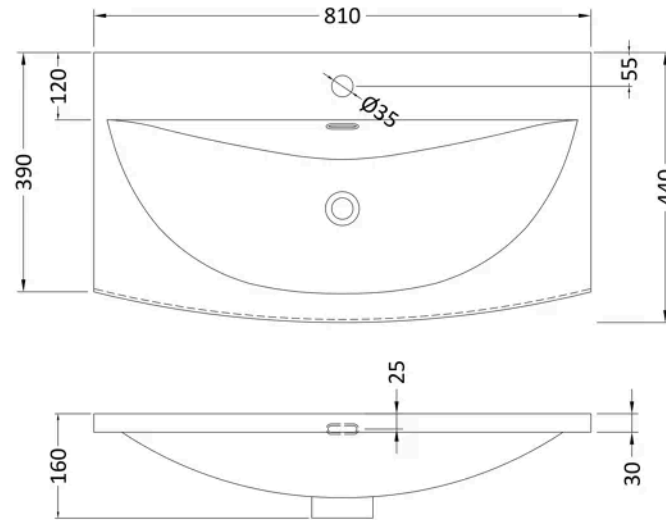

Product Details

Country of Origin	United Kingdom
Product Material	Mfc Textured Woodgrain
Colour/Finish	Graphite Grey Woodgrain
Mount Type	Floor
Style	Contemporary
Handle Type	D Shape
Construction Method	Cam & Wood Dowel
Construction Type	Rigid
Fsc Certified	Yes
Handles Included	Yes
Inner Bowl Height	125 mm
Leg Set Included	No
Legs Included	No
Material Thickness	18 mm
No. Doors	2
No. Of Tapholes	1
No. Shelves	1
Number Of Bowls	1
Number Of Shelves	1
Overflow Included	Yes
Tap Included	No
Waste Included	No

Sales Code: NPF2205

Barcode: 5056462656991

Brand: Hudson Reed

Description: Hudson Reed Juno 800mm 2-Door Floor Standing Vanity Unit

Product Dimensions

Product	803 x 800 x 385mm (H x W x D)
Packaged	835 x 820 x 395mm (H x W x D)
Nett Weight	26.5 kg
Packaged Weight	27 kg

Product Details

Country of Origin	United Kingdom
-------------------	----------------

Sales Code: NVM045

Barcode: 5056462620978

Brand: nuie

Description: 1 Tap Hole 800mm Curved Ceramic Basin

Product Dimensions

Product	160 x 810 x 440mm (H x W x D)
Packaged	190 x 830 x 415mm (H x W x D)
Nett Weight	15 kg
Packaged Weight	15.5 kg

Product Details

Country of Origin	China
Product Material	Vitreous China
Colour/Finish	White
Style	Contemporary
Ce Certified	Yes
Inner Bowl Height	125 mm
No. Of Tapholes	1
Number Of Bowls	1
Overflow Included	Yes
Tap Included	No
Waste Included	No