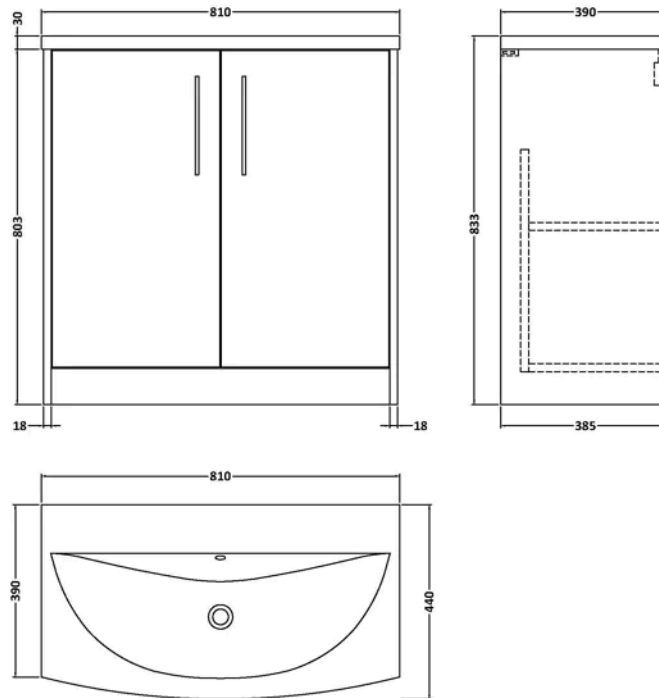

Sales Code:
JNU2205G

Barcode: 5056462681177

Brand: Hudson
Reed

Description: Hudson Reed Juno 800mm 2 Door Graphite Grey Woodgrain Floor Standing Vanity Unit With U-Shaped Curved Basin

Product Dimensions

Product	833 x 810 x 440mm (H x W x D)
Packaged	820 x 820 x 405mm (H x W x D)
Nett Weight	41.5 kg
Packaged Weight	42.5 kg

Product Details

Country of Origin	United Kingdom
Product Material	Mfc Textured Woodgrain
Colour/Finish	Graphite Grey Woodgrain
Mount Type	Floor
Style	Contemporary
Handle Type	D Shape
Construction Method	Cam & Wood Dowel
Construction Type	Rigid
Fsc Certified	Yes
Handles Included	Yes
Inner Bowl Height	125 mm
Leg Set Included	No
Legs Included	No
Material Thickness	18 mm
No. Doors	2
No. Of Tapholes	1
No. Shelves	1
Number Of Bowls	1
Number Of Shelves	1
Overflow Included	Yes
Tap Included	No
Waste Included	No

Sales Code: NPF2205

Barcode: 5056462656991

Brand: Hudson Reed

Description: Hudson Reed Juno 800mm 2-Door Floor Standing Vanity Unit

Product Dimensions

Product	803 x 800 x 385mm (H x W x D)
Packaged	835 x 820 x 395mm (H x W x D)
Nett Weight	26.5 kg
Packaged Weight	27 kg

Product	160 x 810 x 440mm (H x W x D)
Packaged	190 x 830 x 415mm (H x W x D)
Nett Weight	15 kg
Packaged Weight	15.5 kg

Product Details

Country of Origin	China
Product Material	Vitreous China
Colour/Finish	White
Style	Contemporary
Ce Certified	Yes
Inner Bowl Height	125 mm
No. Of Tapholes	1
Number Of Bowls	1
Overflow Included	Yes
Tap Included	No
Waste Included	No