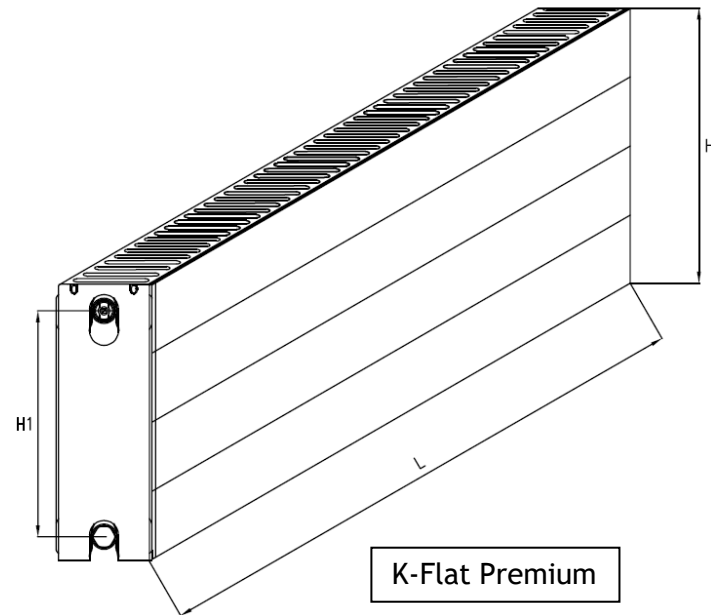

K·RAD

L	100mm intervals from 400mm to 3000mm
H	300mm, 400mm 500mm, 600mm, 750mm, 900mm
H ₁	245mm, 345mm, 445mm, 545mm, 695mm, 845mm

K-Flat

K-Flat Premium