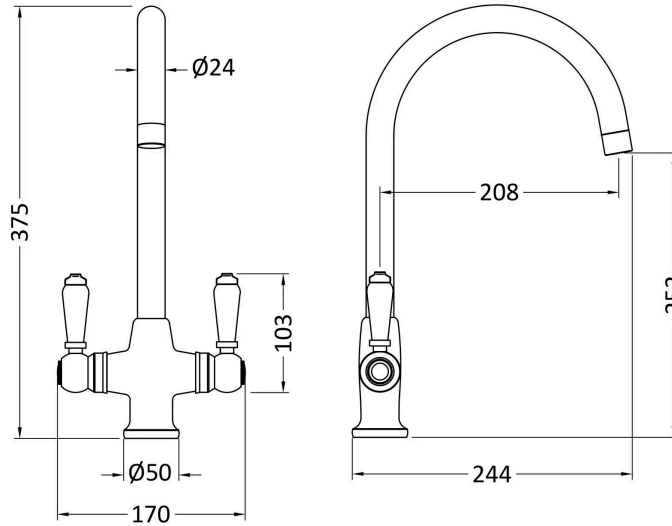

**Sales Code:** KB804

**Barcode:** 5056678401118

**Brand:** nuie

**Description:** Kitchen Taps Traditional Mono Lever Handle Cruciform Sink Mixer Tap

### Product Dimensions

Product	375 x 160 x 220mm (H x W x D)
Packaged	55 x 220 x 420mm (H x W x D)
Outer Box	395 x 335 x 425mm (H x W x D)
Nett Weight	0.82 kg
Packaged Weight	1.32 kg

### Packaging Details

Label Size (mm)	50 x 100
Label Colour	White
Label Qty	1.0000

### Product Details

Country of Origin	China
Product Material	Brass
Control Type	Manual
WRAS Approved	No
Valve/Cartridge Type	1/4 Turn Ceramic Disc
Colour/Finish	Brushed Brass
Mount Type	Deck
Style	Traditional
Handle Type	Lever
TMV2 Approved	No
TMV3 Approved	No
Handset Included	No
Hose Included	No
Min Operating Pressure	0.5 Bar
Minimum Operation Pressure	1 Bar
Tap Spout Height	242 mm
Tap Spout Projection	220 mm
Tap Tails Included	Yes
Valve / Cartridge Type	1/4 Turn Ceramic Disc
Waste Included	No